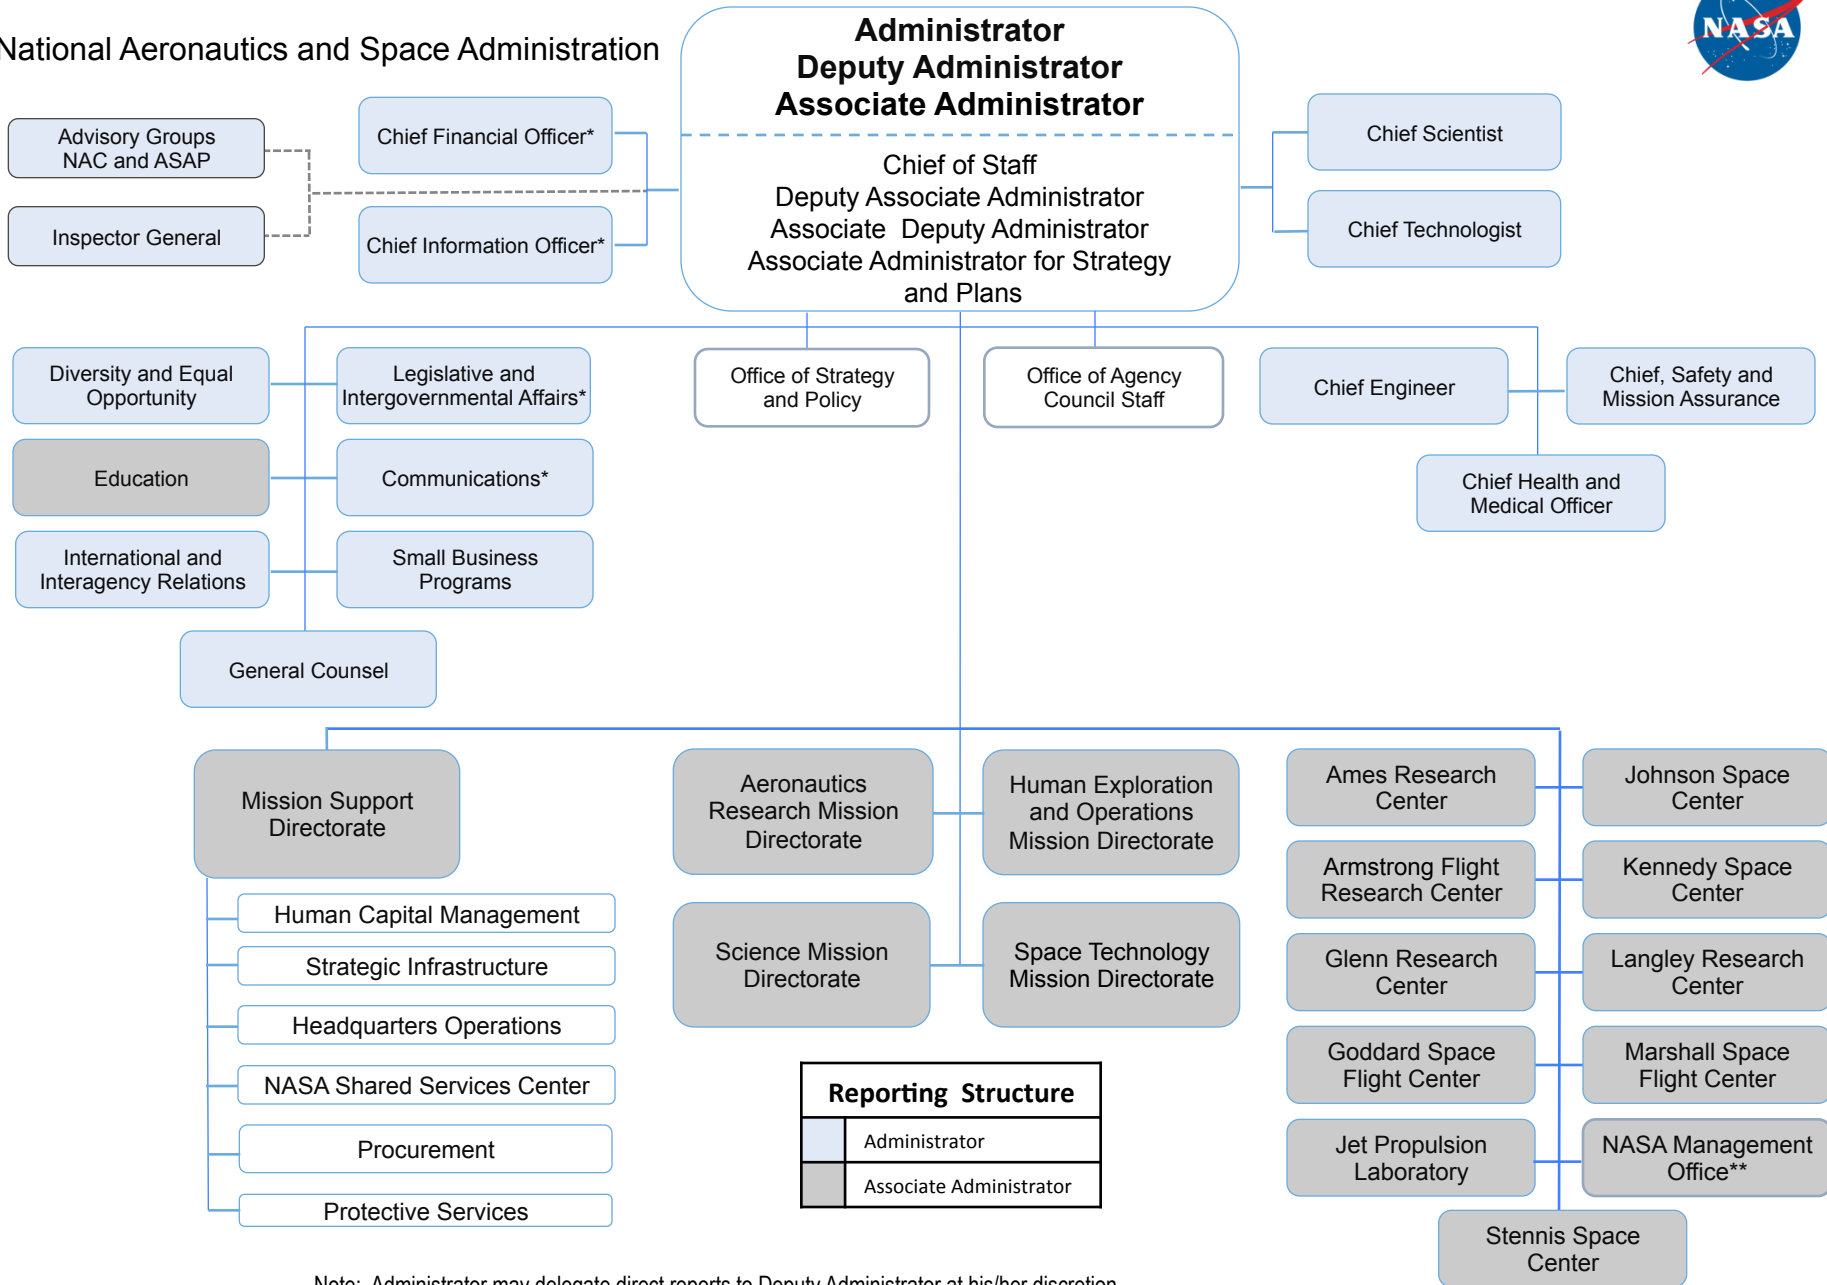

# National Aeronautics and Space Administration

Note: Administrator may delegate direct reports to Deputy Administrator at his/her discretion.

\* Center functional office directors report to Agency functional AA or Chief. Deputy and below report to Center leadership.

\*\* NMO oversees the Jet Propulsion Laboratory and other Federally Funded Research and Development Center work