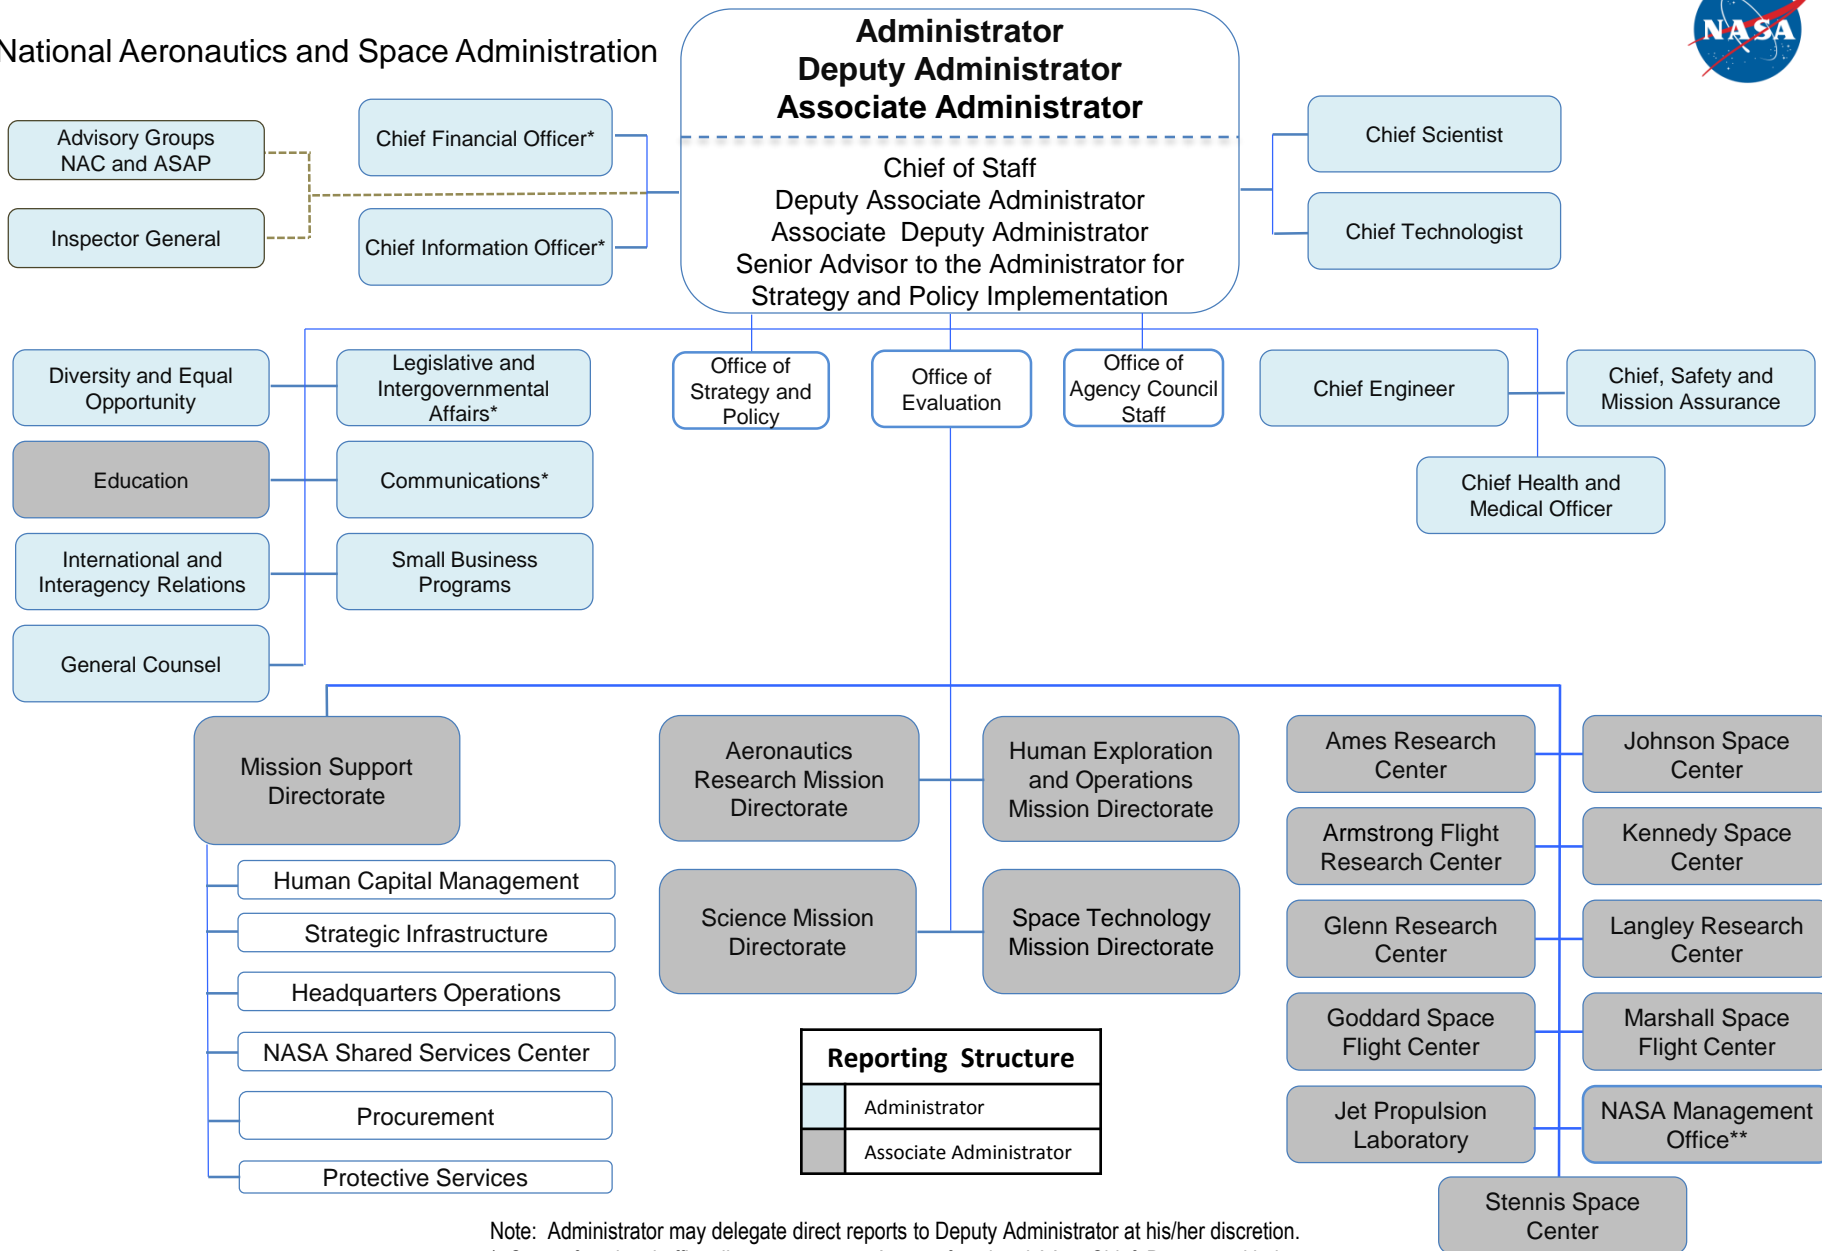

National Aeronautics and Space Administration

Note: Administrator may delegate direct reports to Deputy Administrator at his/her discretion.
 * Center functional office directors report to Agency functional AA or Chief. Deputy and below report to Center leadership.
 ** NMO oversees the Jet Propulsion Laboratory and other Federally Funded Research and Development Center work