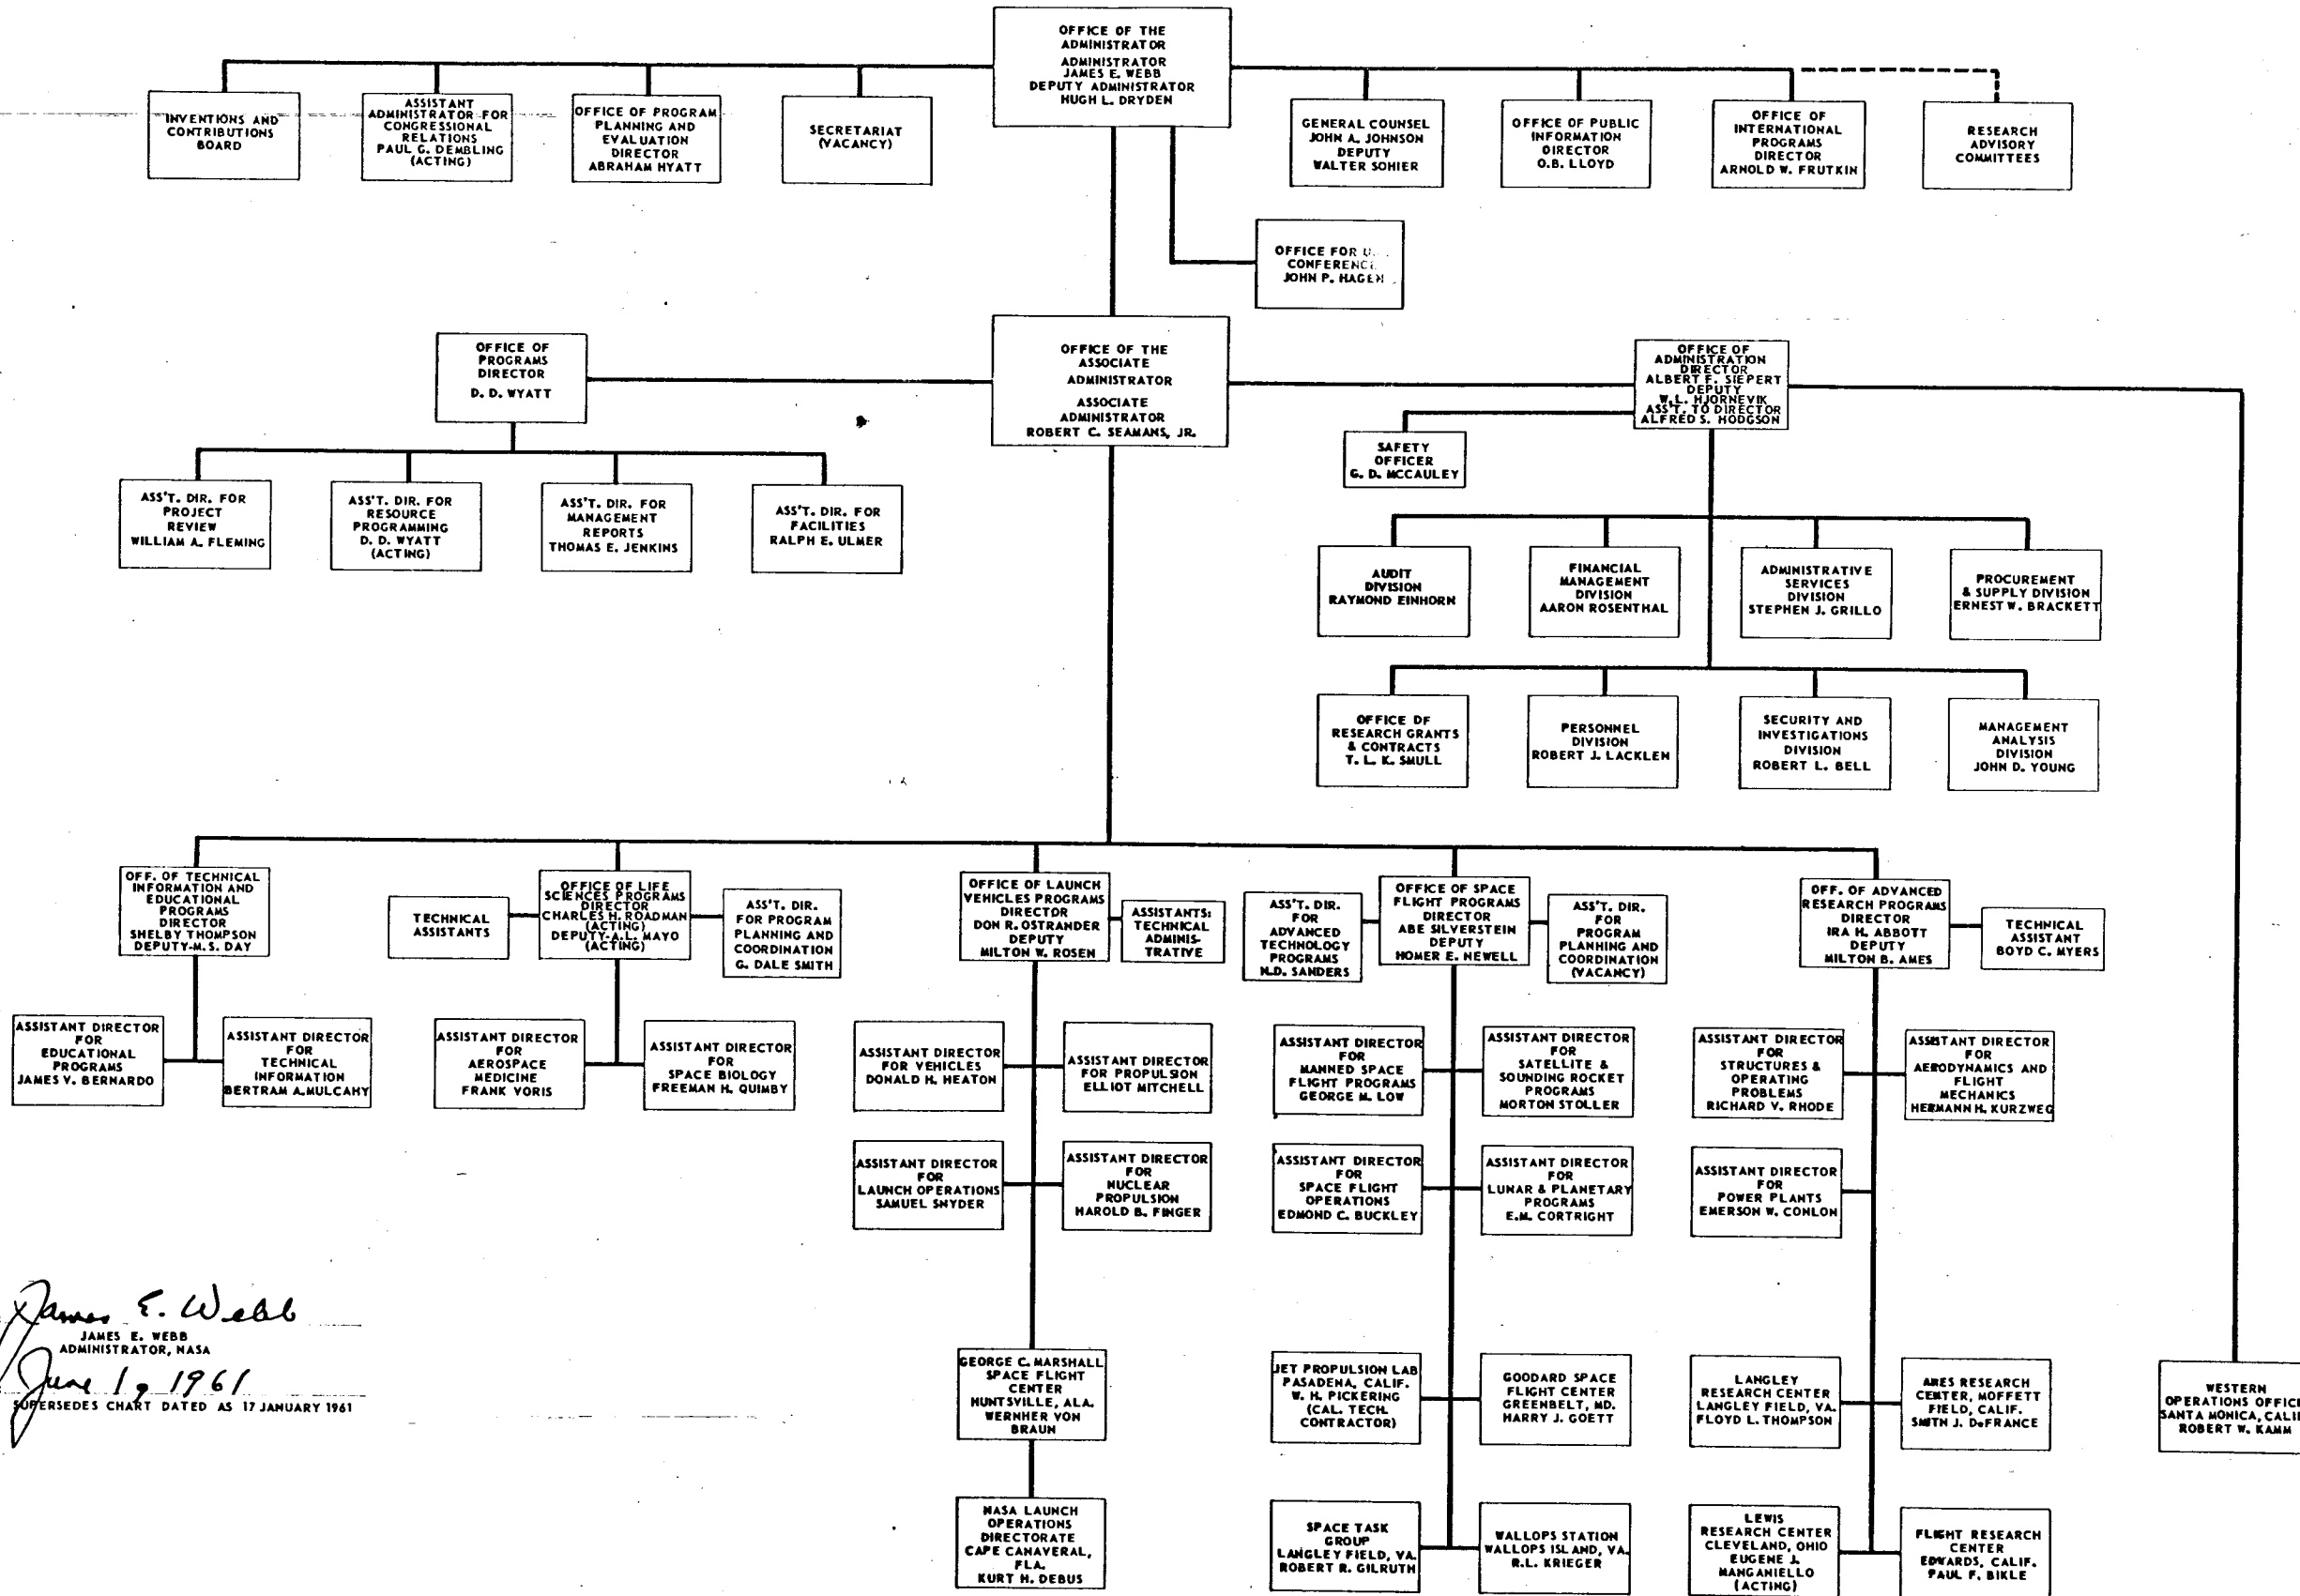

NATIONAL AERONAUTICS AND SPACE ADMINISTRATION

APPROVED: *James E. Webb*
 JAMES E. WEBB
 ADMINISTRATOR, NASA
 DATE: *June 19, 1961*
 SUPERSEDES CHART DATED AS 17 JANUARY 1961