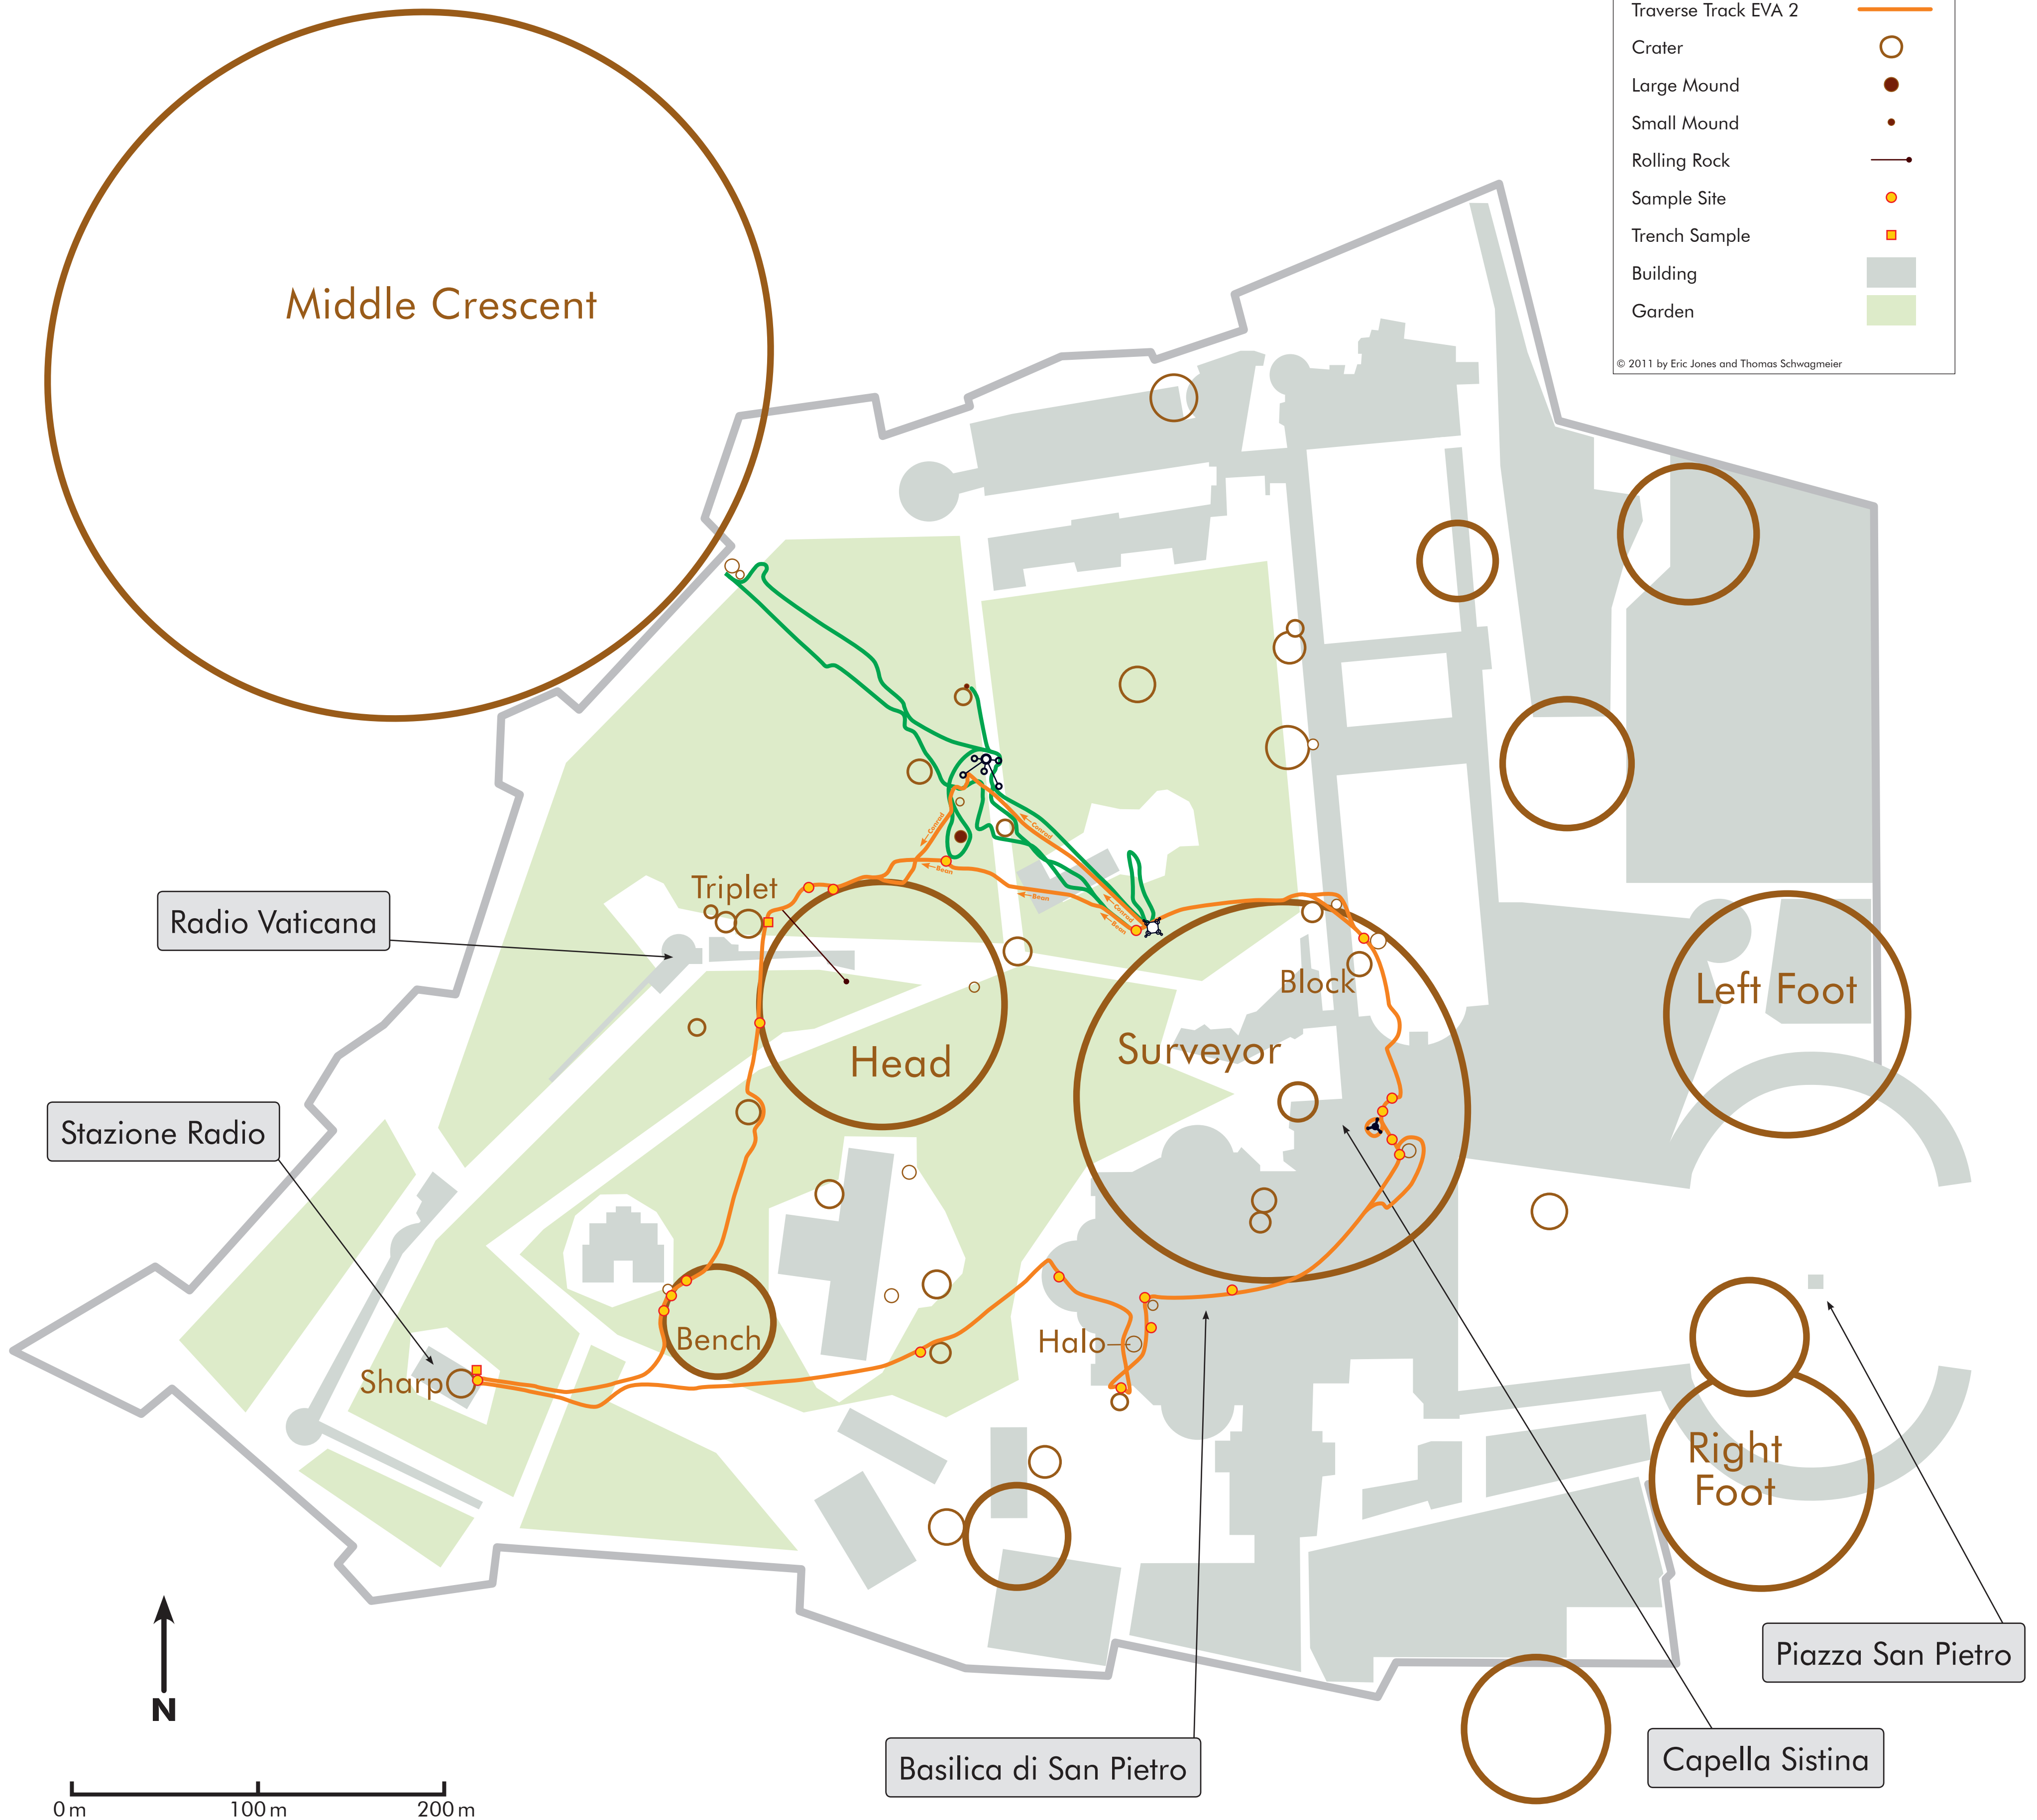

# Apollo 12

traverse tracks

EXPLANATION	
Lunar Module	
ALSEP	
Surveyor 3	
Traverse Track EVA 1	
Traverse Track EVA 2	
Crater	
Large Mound	
Small Mound	
Rolling Rock	
Sample Site	
Trench Sample	

© 2011 by Eric Jones and Thomas Schwagmeier

# Apollo 12

traverse tracks  
compared with  
Vatican

EXPLANATION	
Lunar Module	
ALSEP	
Surveyor 3	
Traverse Track EVA 1	
Traverse Track EVA 2	
Crater	
Large Mound	
Small Mound	
Rolling Rock	
Sample Site	
Trench Sample	
Building	
Garden	

# Apollo 12

traverse tracks  
compared with  
Rome

EXPLANATION	
Lunar Module	
ALSEP	
Surveyor 3	
Traverse Track EVA 1	
Traverse Track EVA 2	
Crater	
Large Mound	
Small Mound	
Rolling Rock	
Sample Site	
Trench Sample	
Street of Rome	
Ancient Roman Ruin	