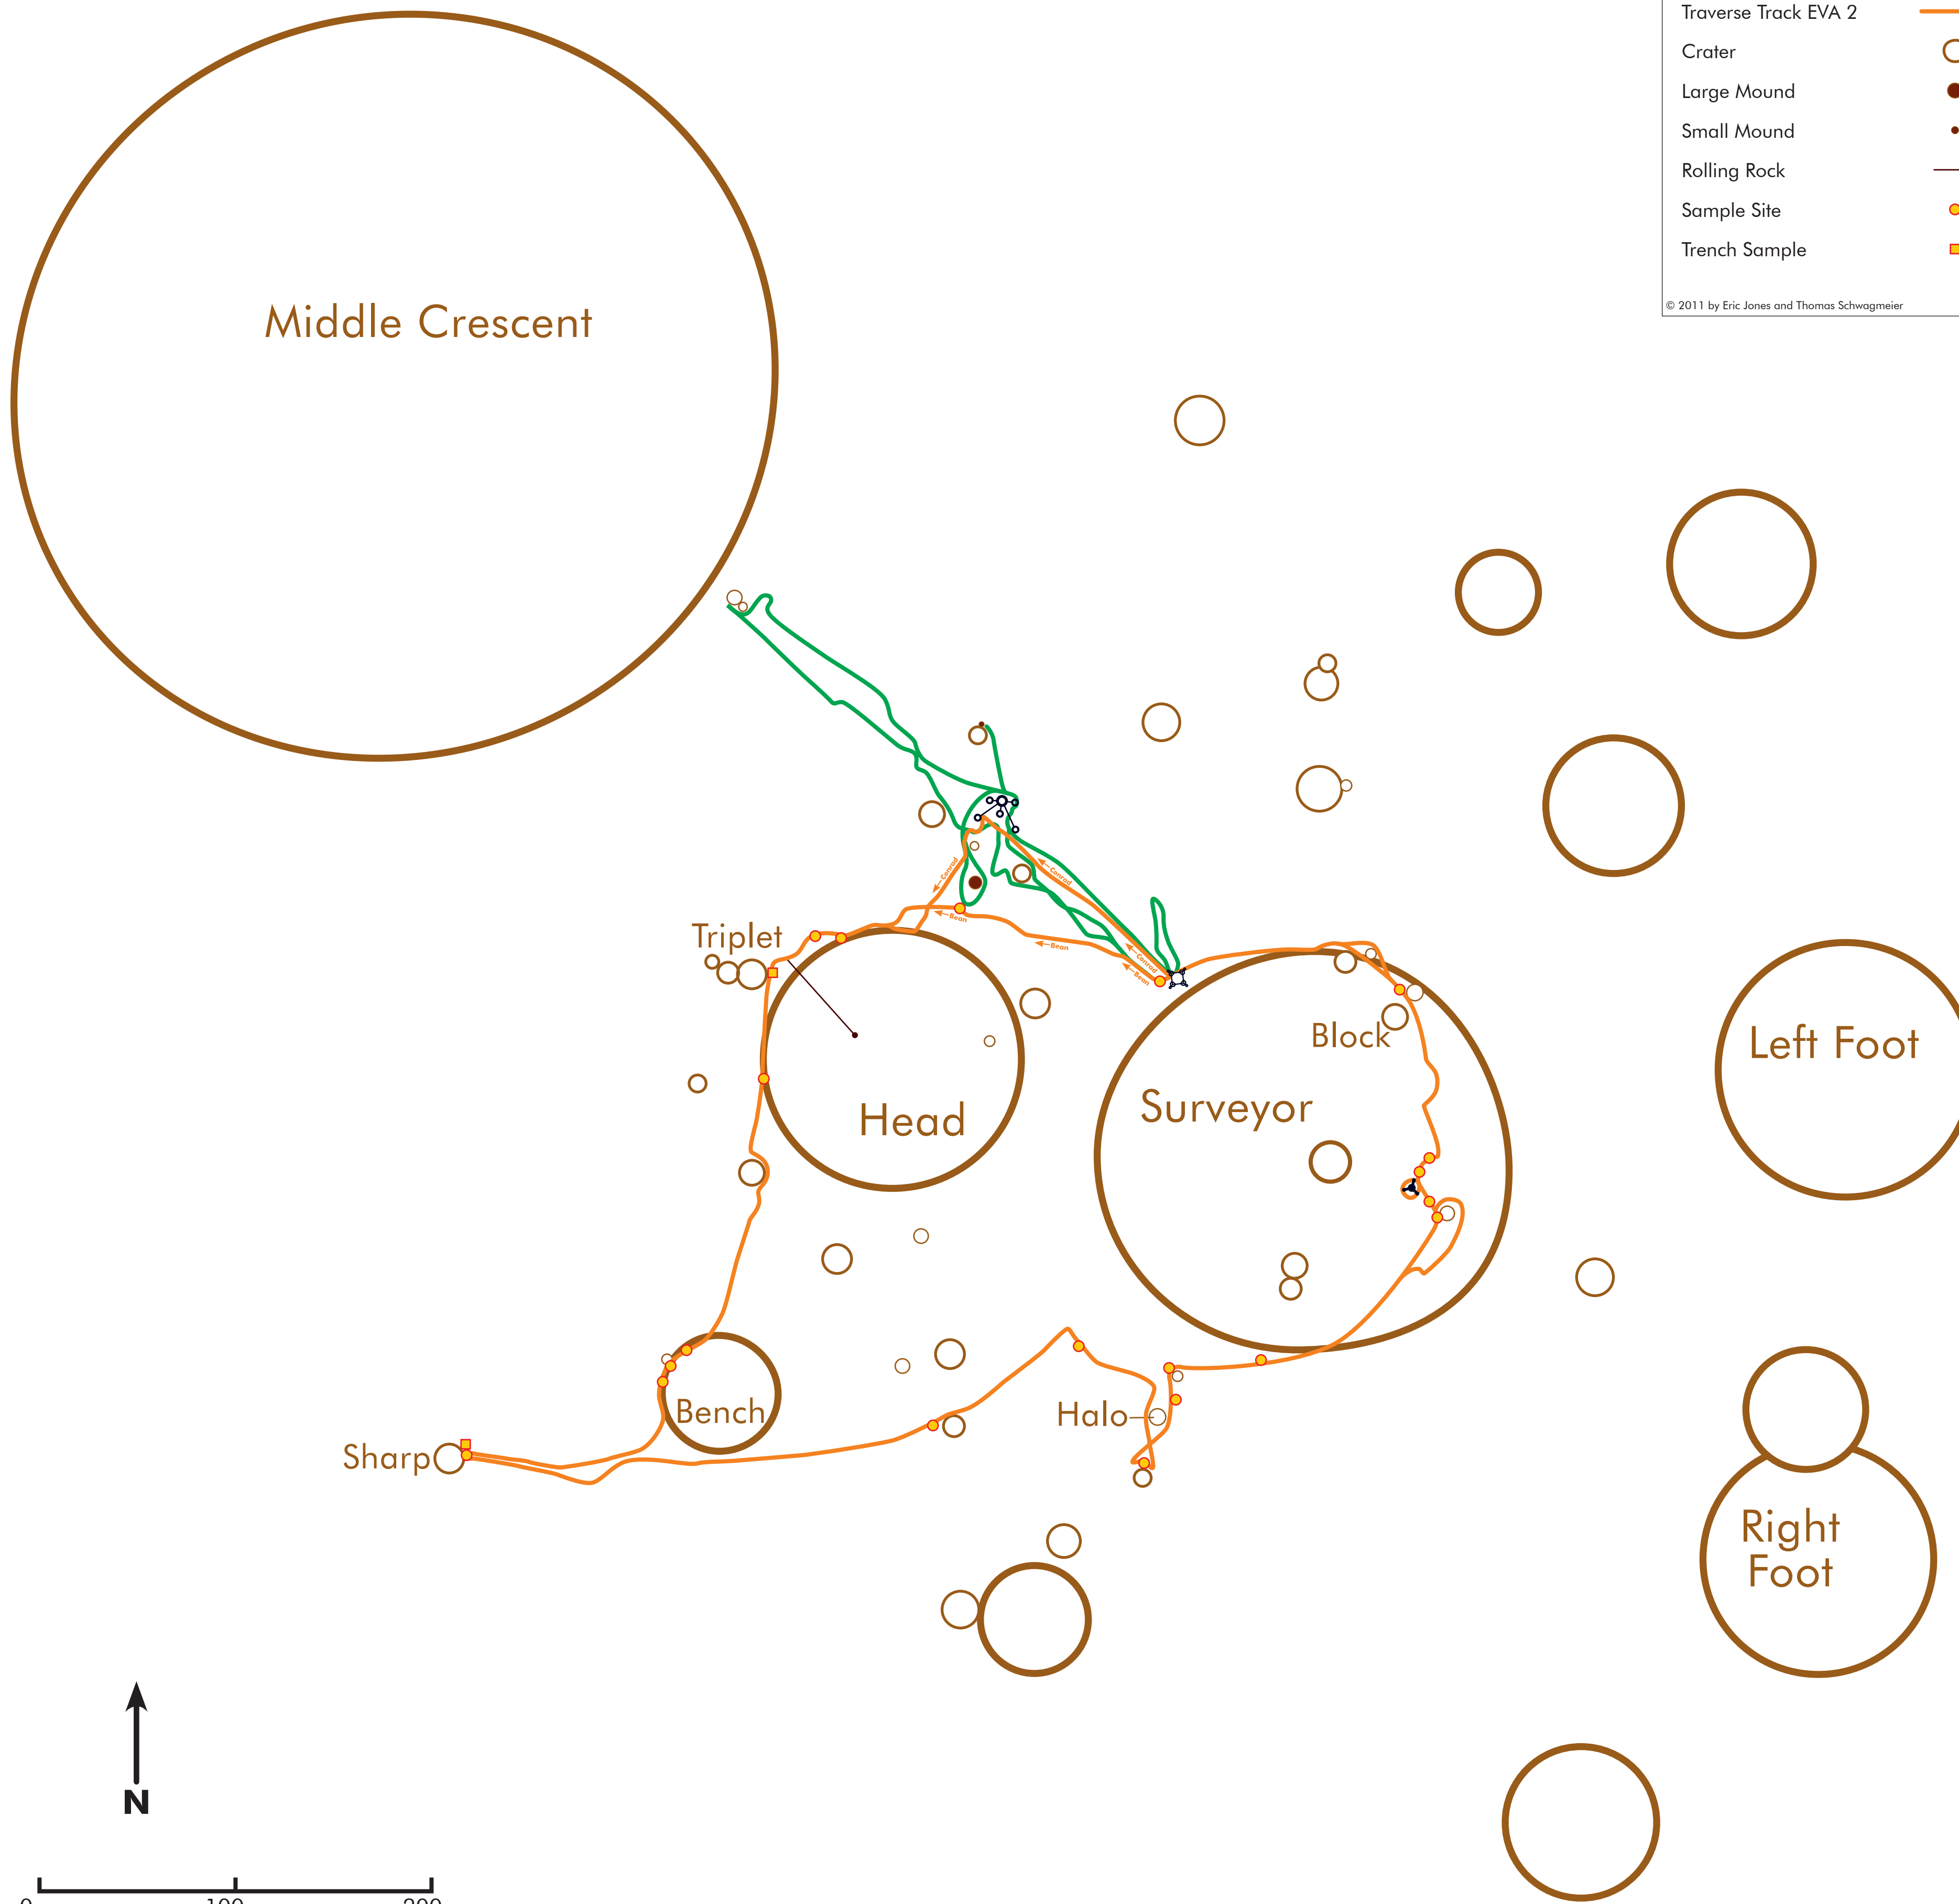

# Apollo 12

traverse tracks

EXPLANATION	
Lunar Module	
ALSEP	
Surveyor 3	
Traverse Track EVA 1	
Traverse Track EVA 2	
Crater	
Large Mound	
Small Mound	
Rolling Rock	
Sample Site	
Trench Sample	

© 2011 by Eric Jones and Thomas Schwagmeier

# Apollo 12

traverse tracks  
compared with  
Vatican

EXPLANATION	
Lunar Module	
ALSEP	
Surveyor 3	
Traverse Track EVA 1	
Traverse Track EVA 2	
Crater	
Large Mound	
Small Mound	
Rolling Rock	
Sample Site	
Trench Sample	
Building	
Garden	

# Apollo 12

traverse tracks  
compared with  
Rome

EXPLANATION	
Lunar Module	
ALSEP	
Surveyor 3	
Traverse Track EVA 1	
Traverse Track EVA 2	
Crater	
Large Mound	
Small Mound	
Rolling Rock	
Sample Site	
Trench Sample	
Street of Rome	
Ancient Roman Ruin	