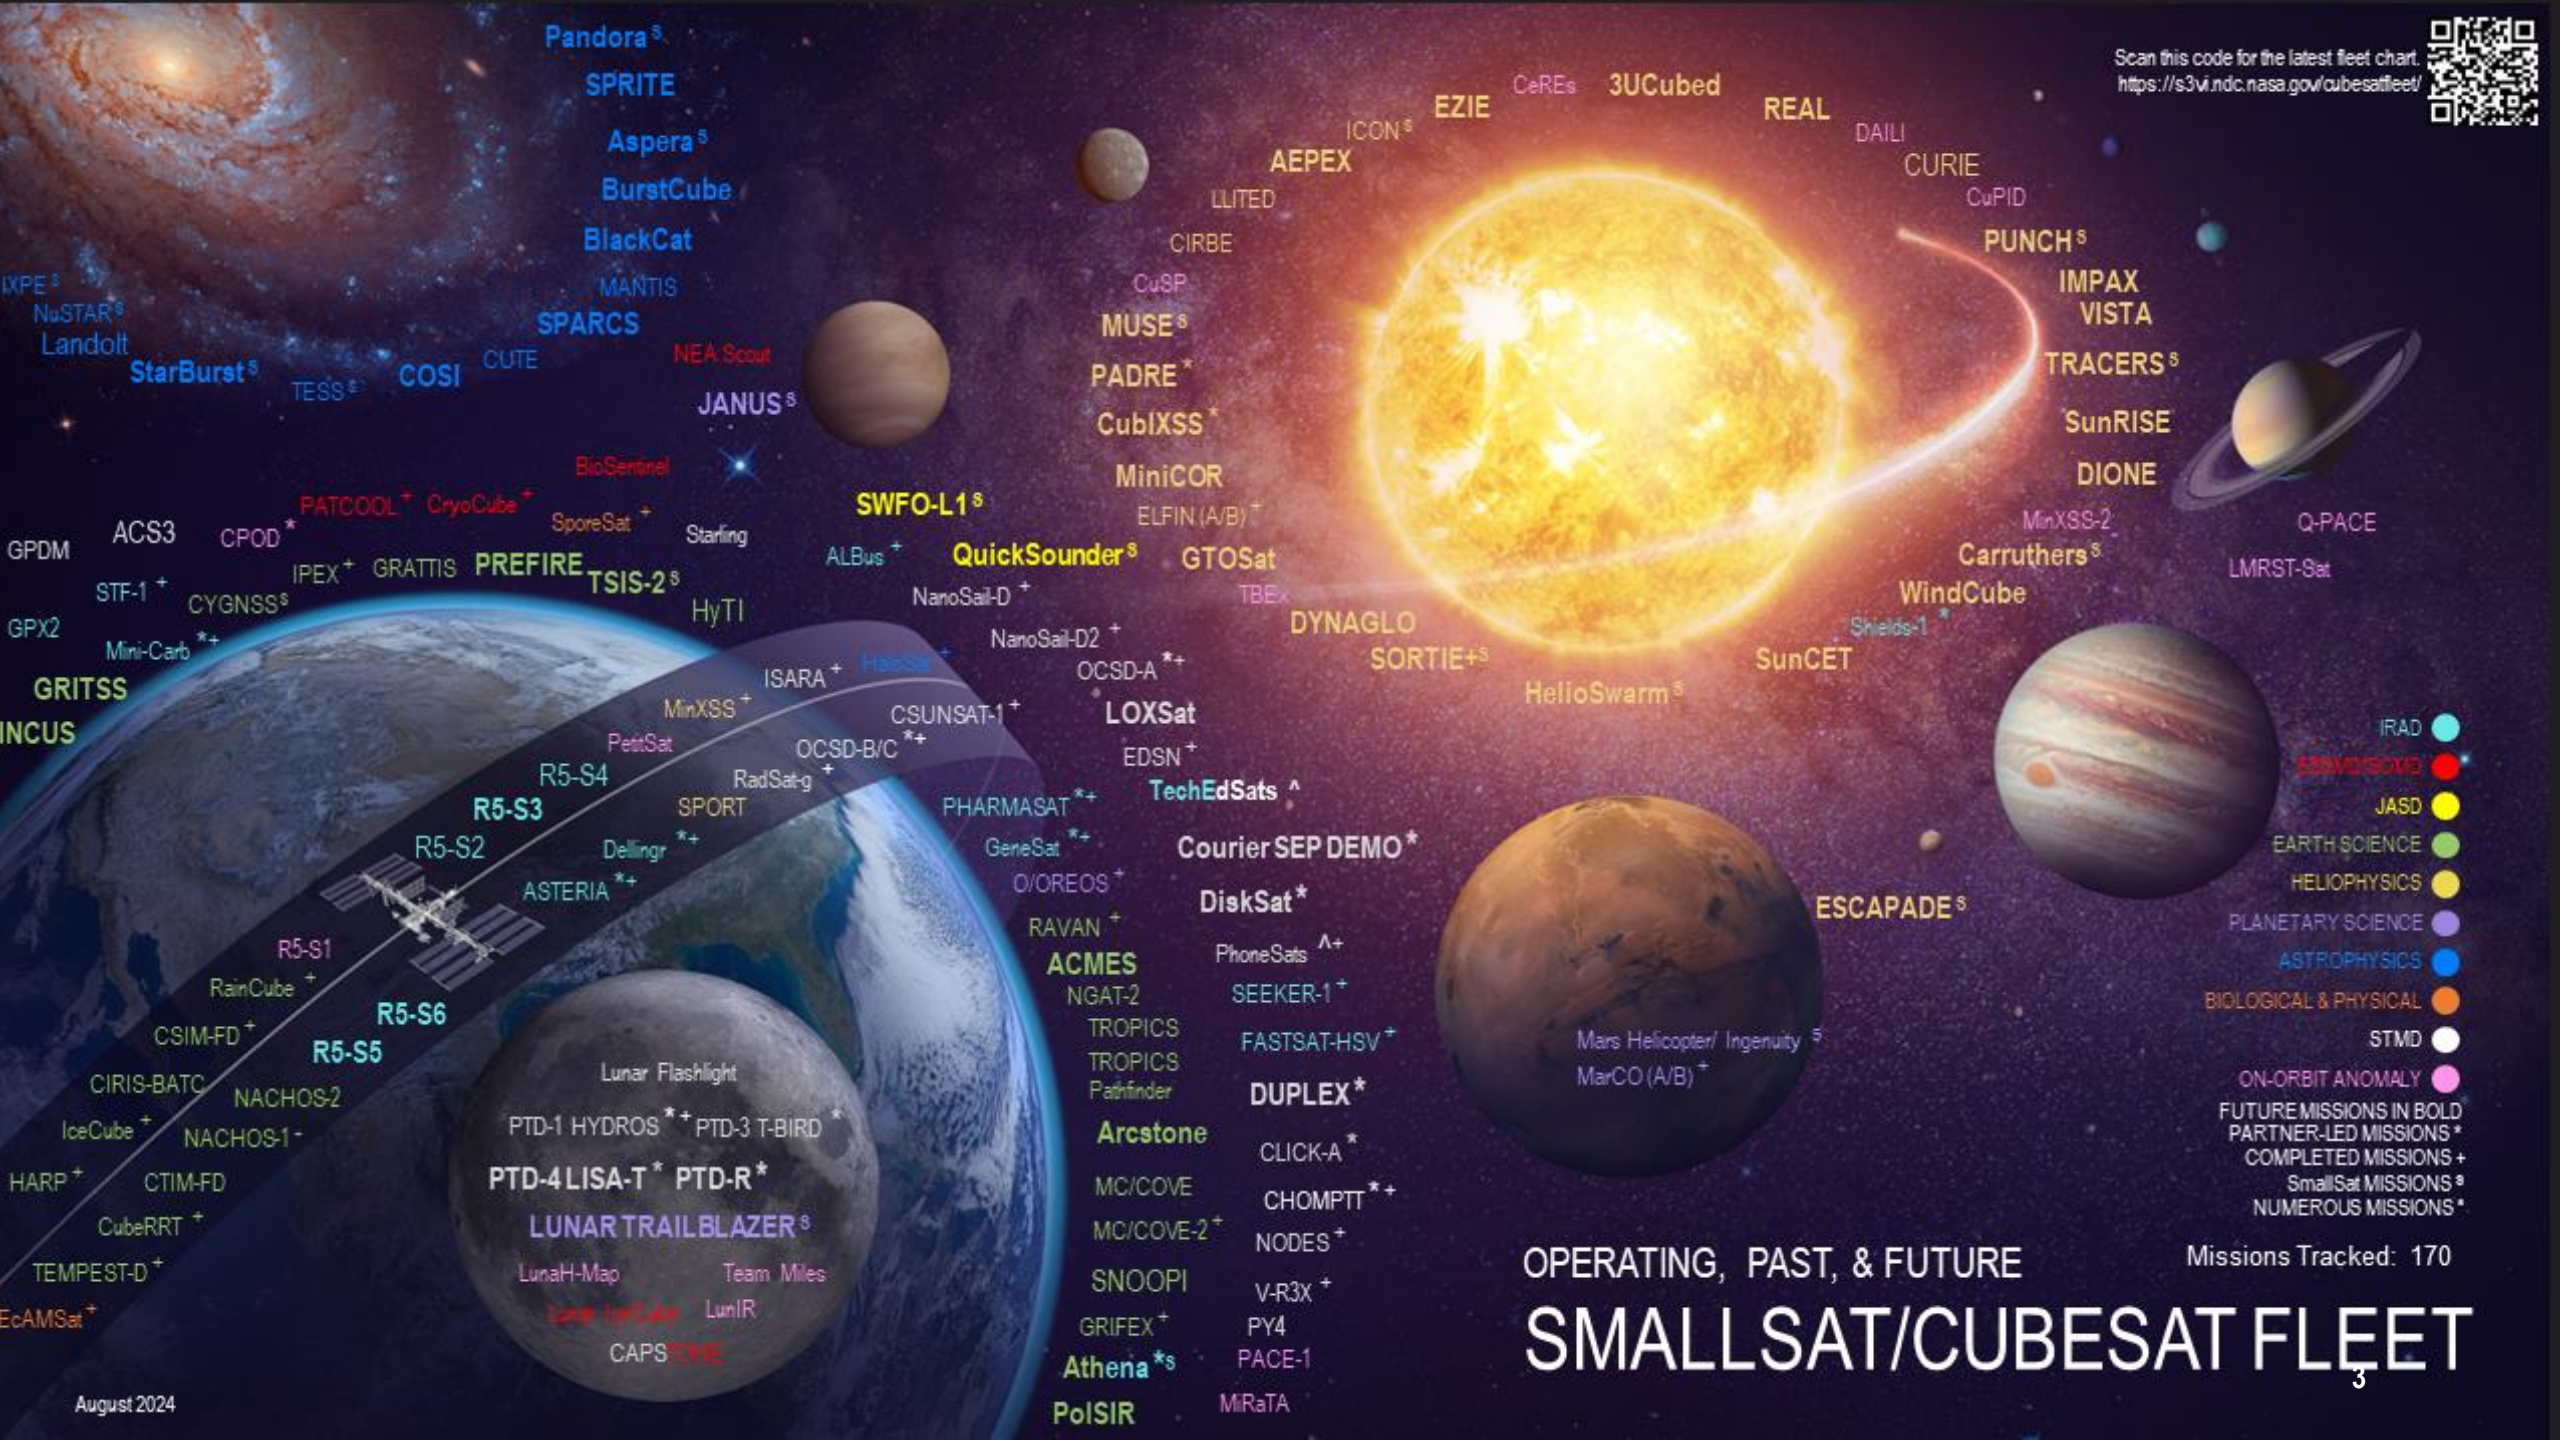

ASTROPHYSICS ●

BIOLOGICAL & PHYSICAL ●

FUTURE LAUNCHES IN BOLD

*PARTNER-LED

™ COMMERCIAL PARTNERSHIP

† UNDER REVIEW

OPERATING & FUTURE SCIENCE FLEET

- IRAD
- ESM&ISOM
- JASD
- EARTH SCIENCE
- HELIOPHYSICS
- PLANETARY SCIENCE
- ASTROPHYSICS
- BIOLOGICAL & PHYSICAL
- STMD
- ON-ORBIT ANOMALY
- FUTURE MISSIONS IN BOLD
- PARTNER-LED MISSIONS *
- COMPLETED MISSIONS +
- SmallSat MISSIONS §
- NUMEROUS MISSIONS §

OPERATING, PAST, & FUTURE
SMALLSAT/CUBESAT FLEET

Missions Tracked: 170

Heliophysics

Magnetosphere Multiscale Mission

Earth Science

Polar Radiant Energy in the Far-InfraRed Experiment

Astrophysics

BurstCube