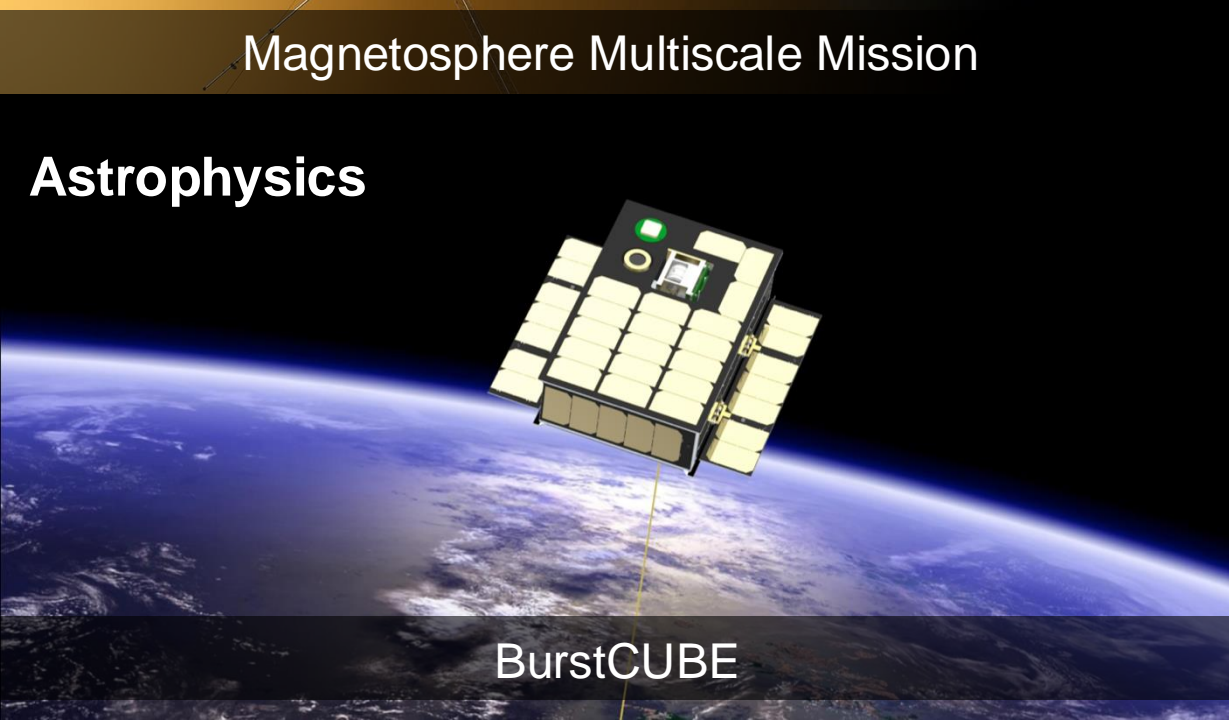

OPERATING, PAST, & FUTURE
SMALLSAT/CUBESAT FLEET

Missions Tracked: 170

Heliophysics

Magnetosphere Multiscale Mission

Earth Science

Polar Radiant Energy in the Far-InfraRed Experiment

Astrophysics

BurstCube

Heliophysics

SunRISE

Earth Science

Investigation of Convective Updrafts

Planetary Science

Lunar Trailblazer

Heliophysics

ESCAPE

Heliophysics

EZIE

The background of the entire page is a photograph of the International Space Station (ISS) in orbit above Earth. A bright green laser beam originates from the station and points down towards the planet's surface. The Earth's curvature is visible, showing blue oceans and green landmasses. The sky is a deep black with visible stars.