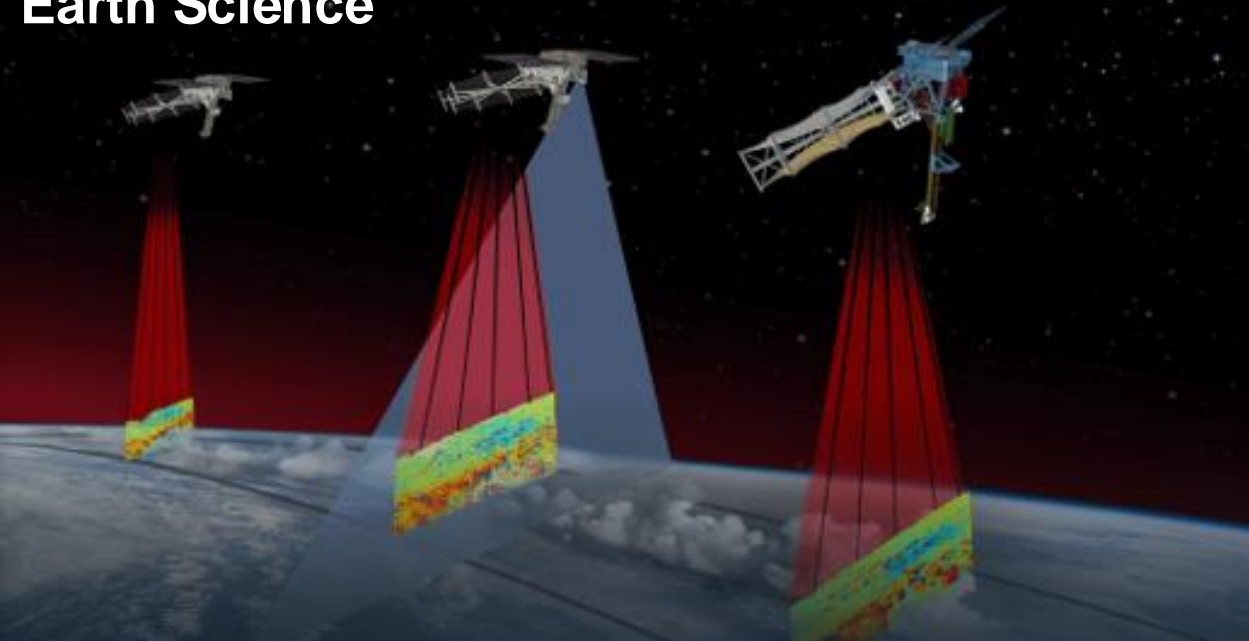

OPERATING, PAST, & FUTURE
SMALLSAT/CUBESAT FLEET

Missions Tracked: 170

Heliophysics

Magnetosphere Multiscale Mission

Earth Science

Polar Radiant Energy in the Far-InfraRed Experiment

Astrophysics

BurstCube

Heliophysics

SunRISE

Earth Science

Investigation of Convective Updrafts

Planetary Science

Lunar Trailblazer

Heliophysics

ESCAPE

Heliophysics

EZIE

The background of the entire page is a photograph of the International Space Station (ISS) in orbit above Earth. A bright green laser beam originates from the station and points down towards the planet's surface. The Earth's curvature is visible, showing blue oceans and green landmasses. The sky is a deep black with visible stars.