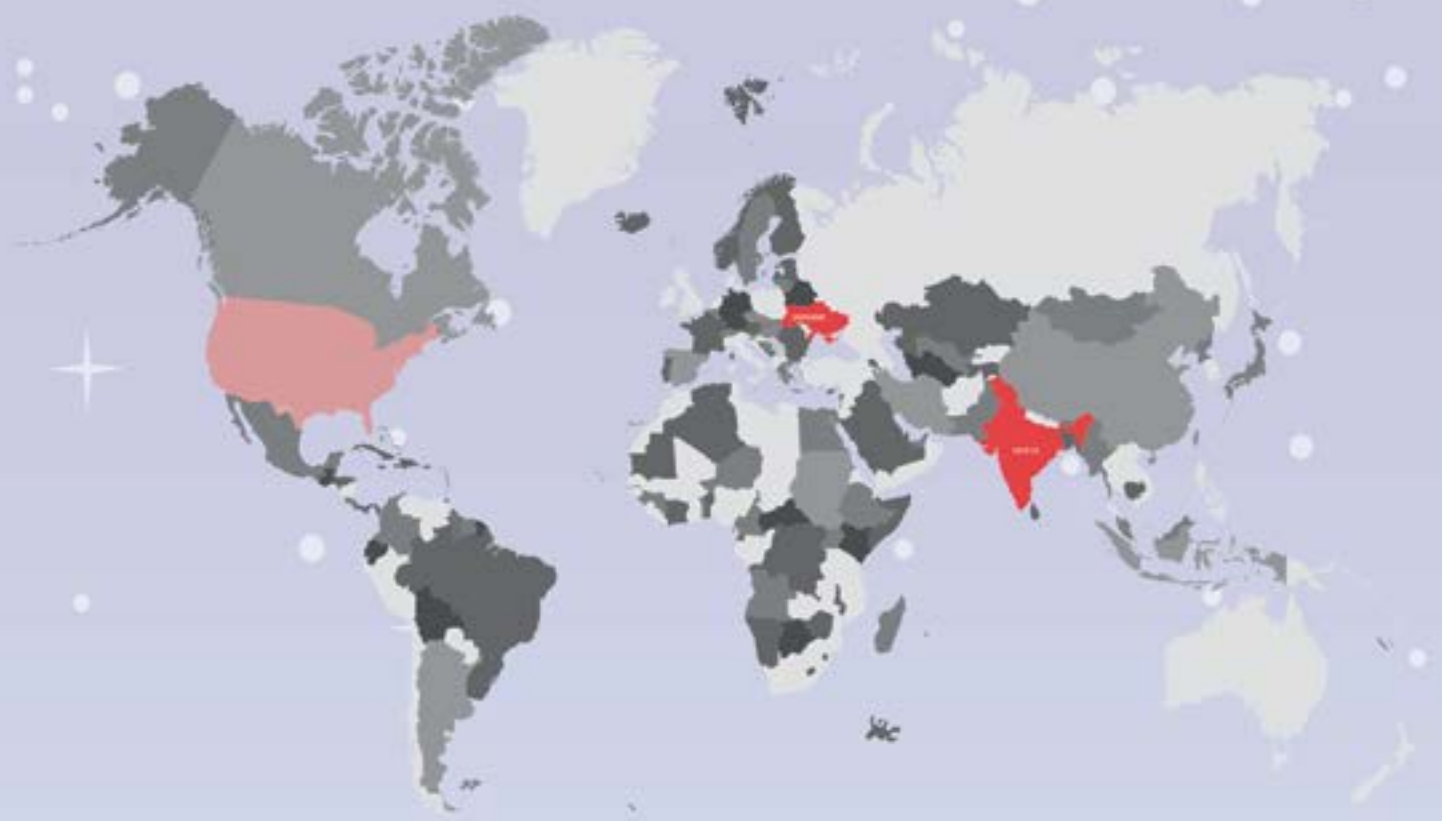

Updated Date: 06.06.2024

NASA ASTRO CAMP® 2024 OFFICIAL SITES

WASHINGTON

COLLABORATION SITE	LOCATION	POINT OF CONTACT	DATES
AquaSoft Astronomy Club	Ellensburg, WA	Kathy Moore <AquaSoft@frontier.com>	June 3-6, July 8-11

WISCONSIN

COLLABORATION SITE	LOCATION	POINT OF CONTACT	DATES
Lakeshore FIRST Robotics	Manitowoc, WI	Leeana Klein <Kleinl@lakeshorefirstrobotics.org>	TBD
Atlas Preparatory Academy	Milwaukee, WI	Amy Zientek <zientek.a@atlasprep.net>	July 8- Aug 2
Hudson Area Library	Hudson, WI	Christopher Mick <cmick@hudsonpubliclibrary.org>	TBD

Updated Date: 06.06.2024

NASA ASTRO CAMP®

2024 OFFICIAL SITES

INTERNATIONAL

ASTRO CAMP®

NASA ASTRO CAMP® 2024 OFFICIAL SITES

CANADA

COLLABORATION SITE	LOCATION	POINT OF CONTACT	DATES
College Notre-Dame-de-Lourdes ALPHA LAB	Quebec, CAN	Amelie Gingras <agingras@edu.ndl.qc.ca>	TBD