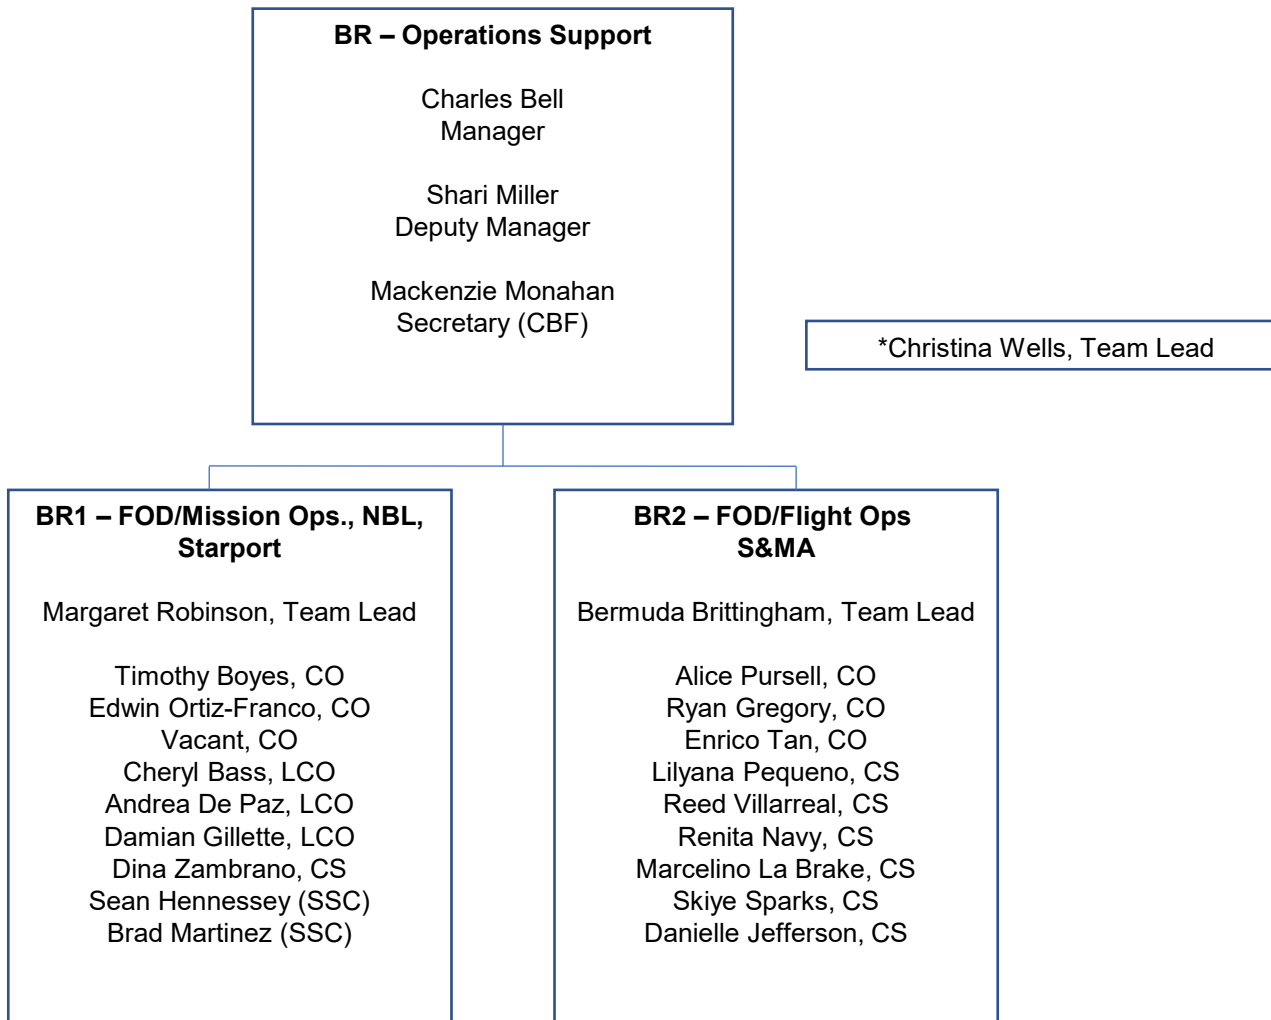

\*on rotation

\*On rotation

\*on rotation

**BT – Exploration Systems**

Jeremy Pierre  
Manager

Julie Ellis  
Deputy Manager

Darlene Moreno  
Secretary (CBF)

**BT2 – MPCV, LAMS**