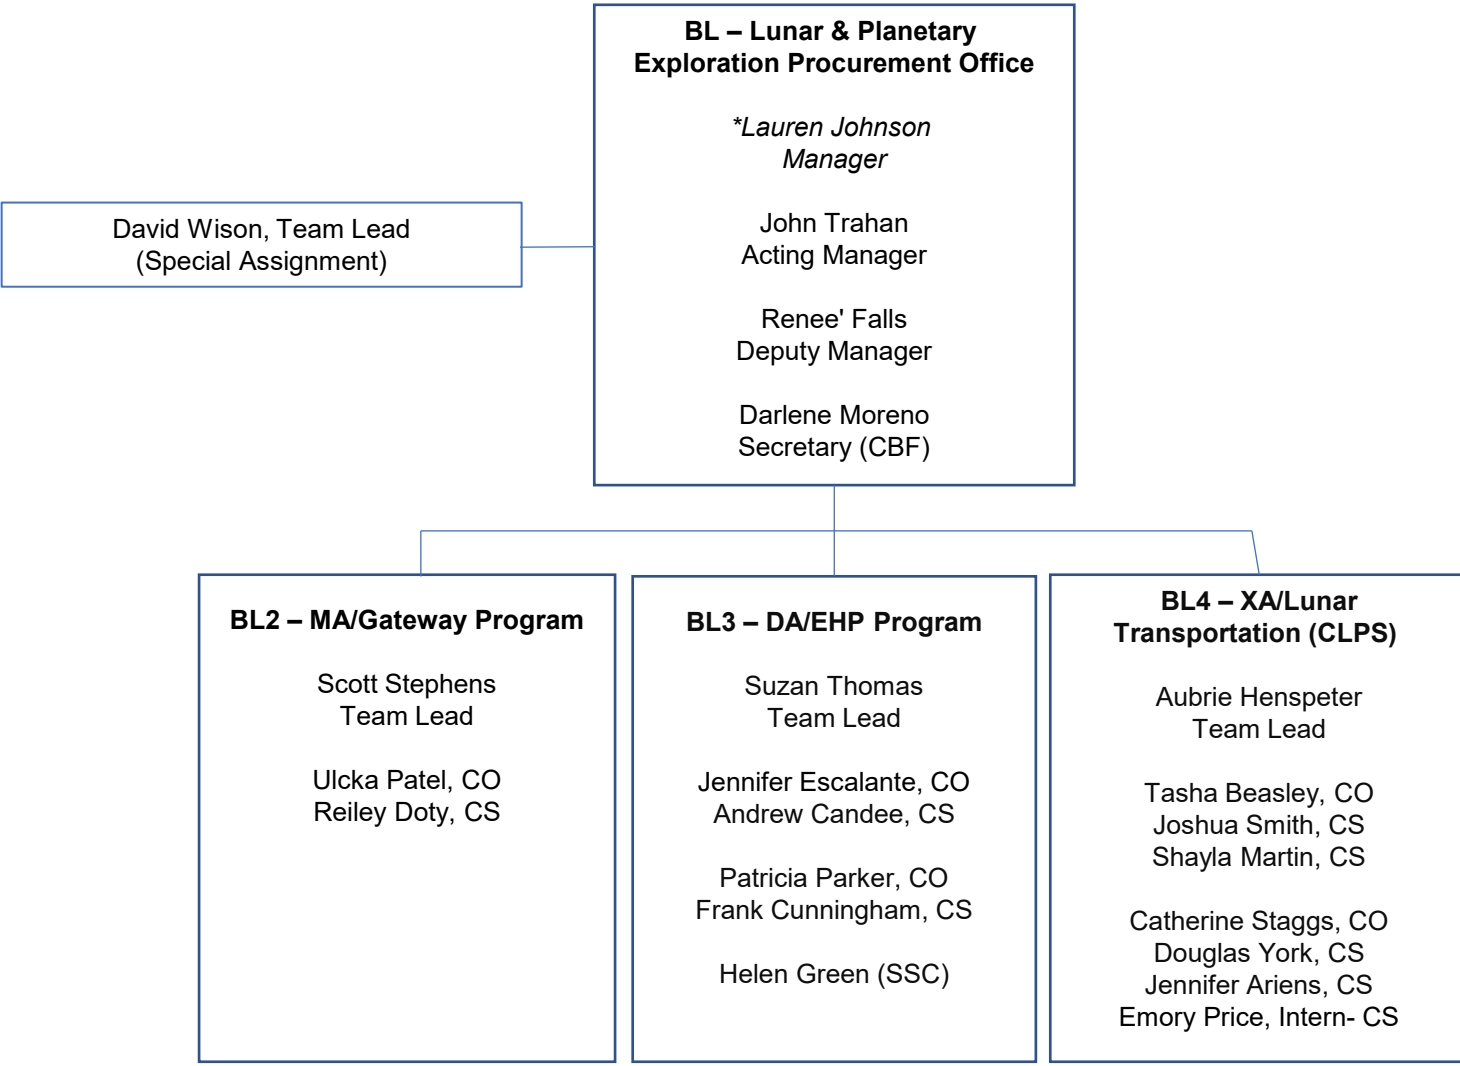

**BG5 – International, RLLS, CMC**

Kelly Rubio, Team Lead  
Karen Dailey, CO  
Kelsey Klinger, CO  
Nicholas Thibodeau, CS  
Angelo Devine, CS  
Rasha Shreim, CS

**BG6 – OZ, REMIS**

Audrey Montgomery, Team Lead  
Veronica Wedemeyer, CO  
Amanda Graziosi, CO  
Giorgio Borghesi, CS  
Janelle Hernandez, CS

\*on rotation

\*On rotation

\*on rotation

**BT – Exploration Systems**

Jeremy Pierre  
Manager

Julie Ellis  
Deputy Manager

Darlene Moreno  
Secretary (CBF)

**BT2 – MPCV, LAMS**