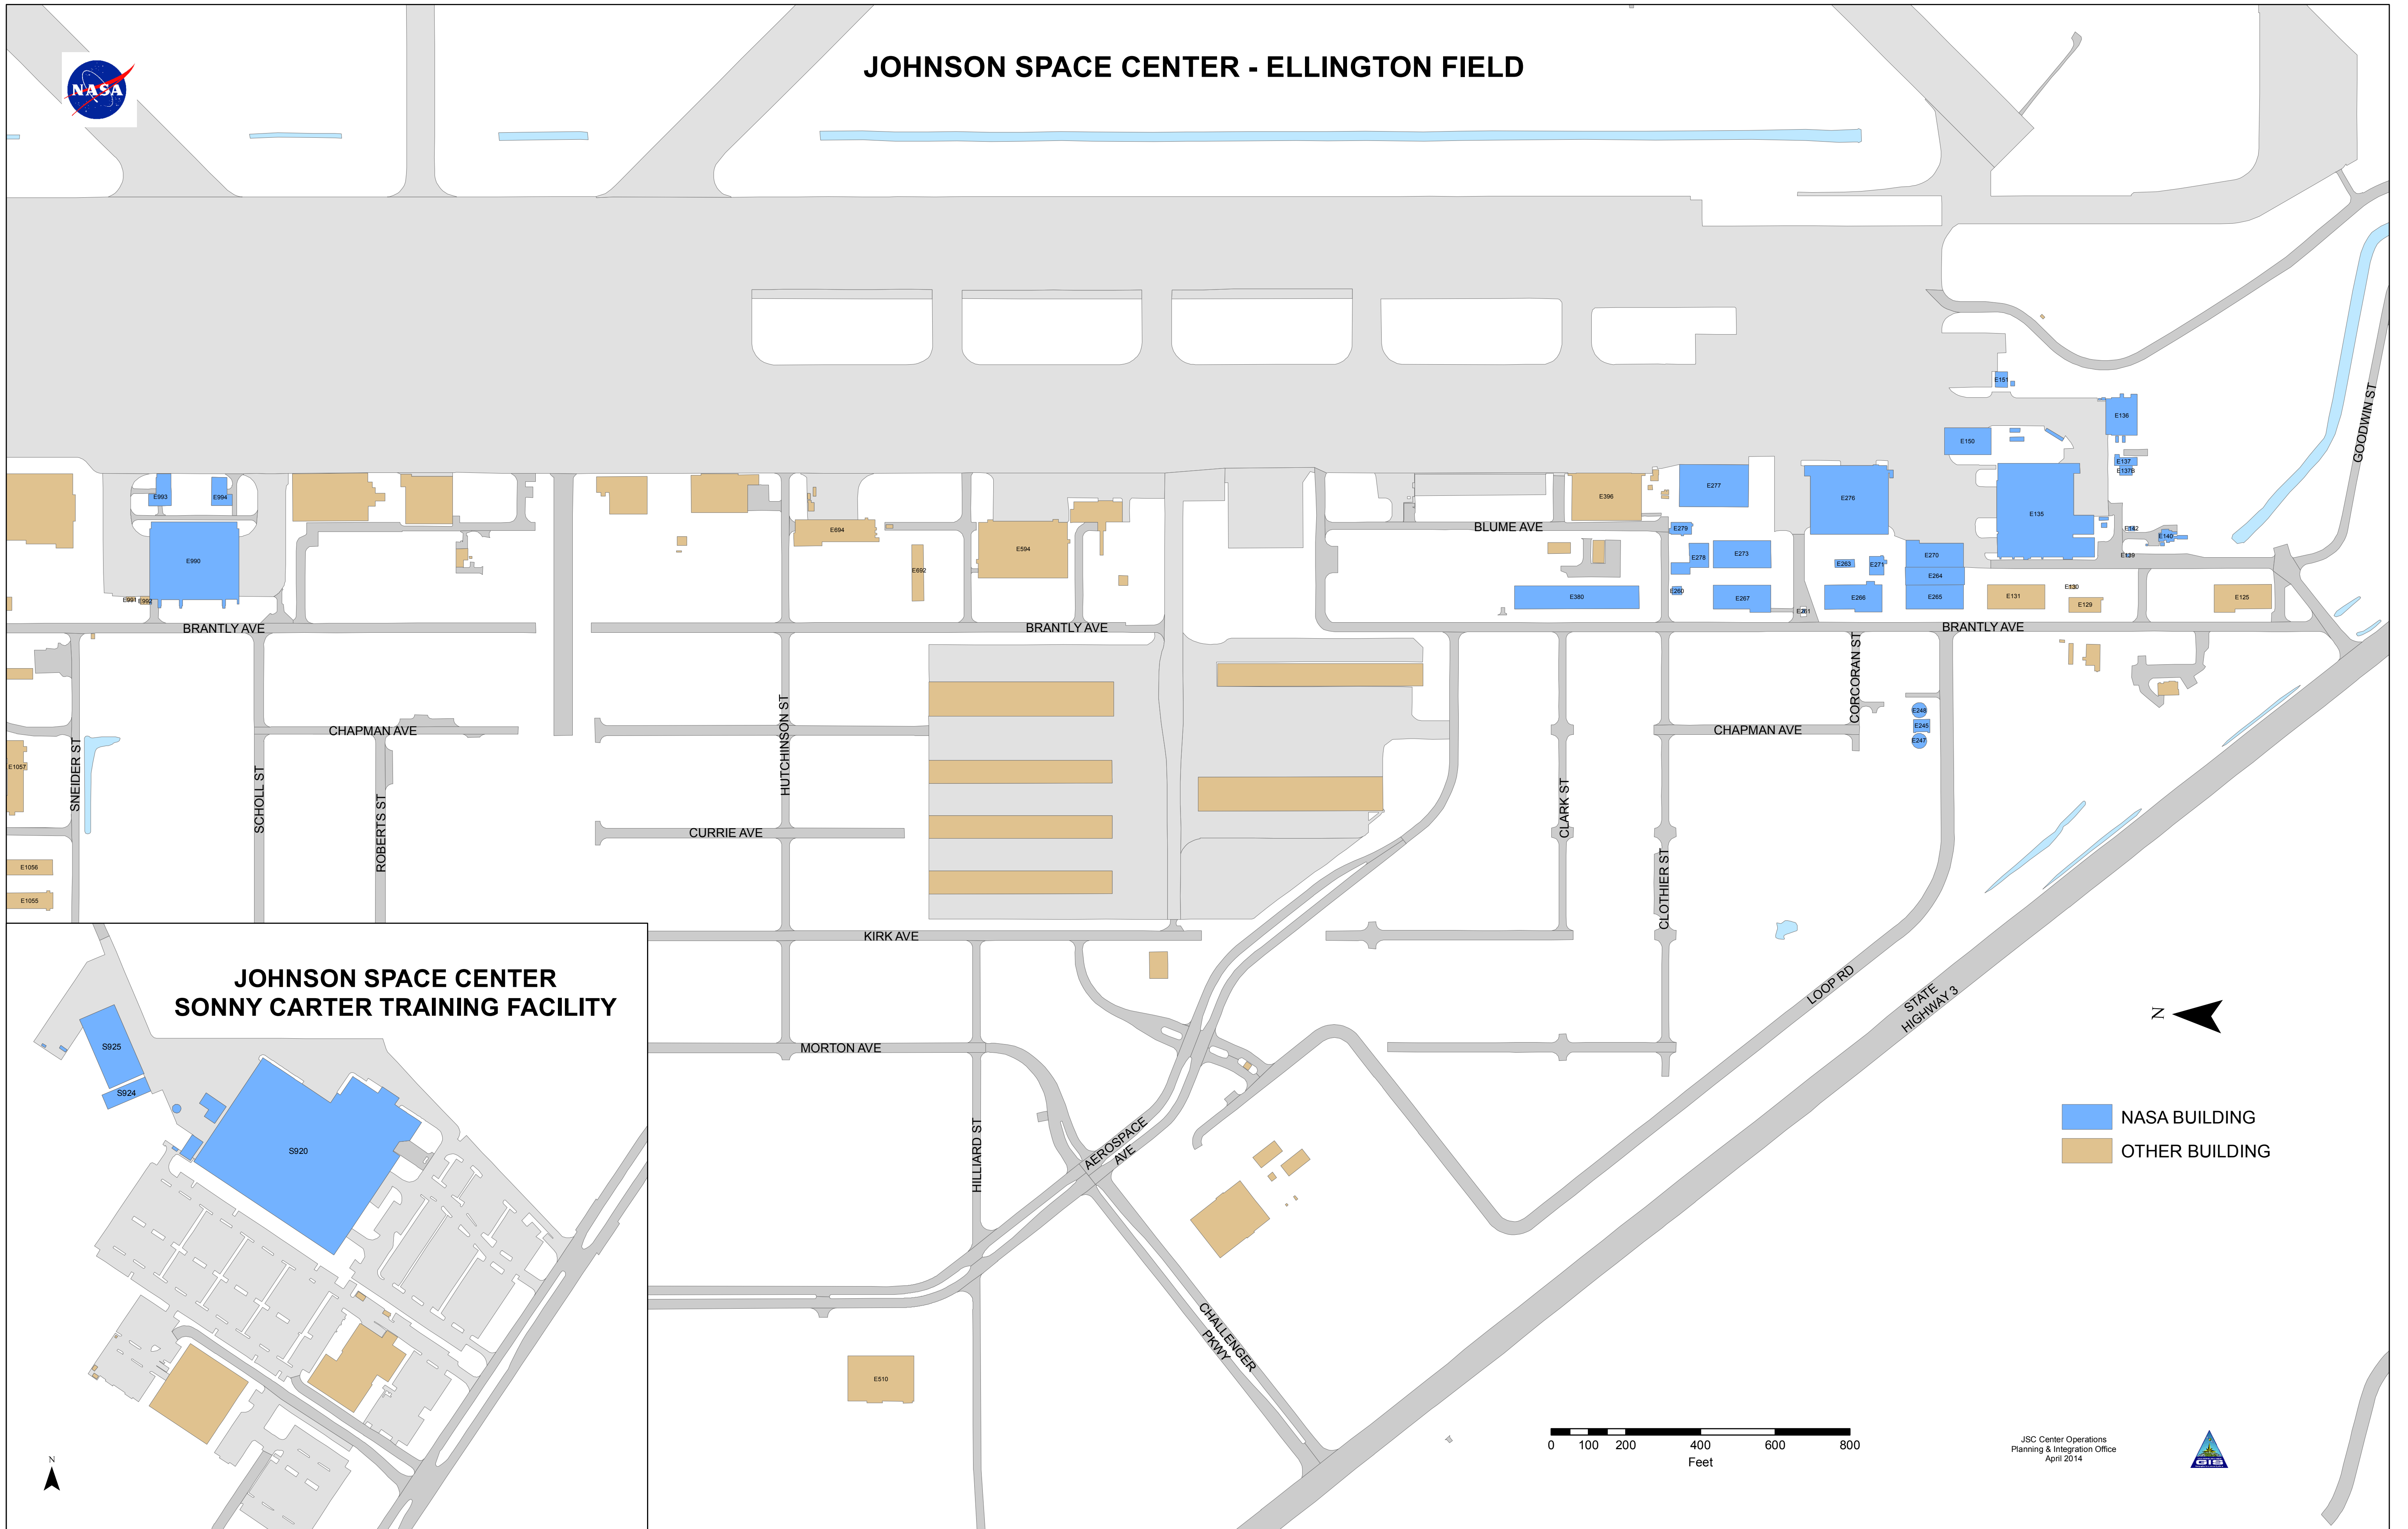

JOHNSON SPACE CENTER - ELLINGTON FIELD

JOHNSON SPACE CENTER SONNY CARTER TRAINING FACILITY

- NASA BUILDING
- OTHER BUILDING