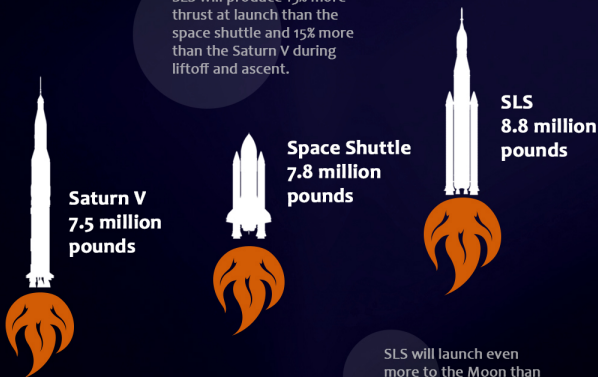

# space launch system

## M E E T T H E R O C K E T

If you wonder how NASA's Space Launch System, or SLS, compares to earlier generations of NASA launch vehicles...

SLS will produce 13% more thrust at launch than the space shuttle and 15% more than the Saturn V during liftoff and ascent.

SLS will launch even more to the Moon than the space shuttle could send to low-Earth orbit.

@NASA\_SLS #NASASLS

NASA's Space Launch System will take astronauts and science experiments farther into space than ever before.