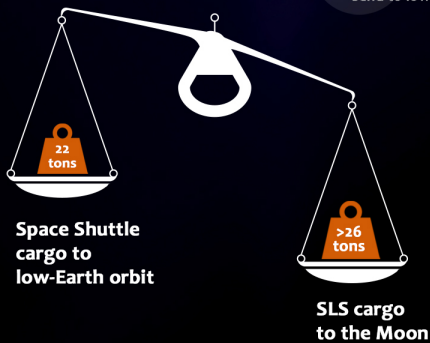

# SPACE LAUNCH SYSTEM

## M E E T T H E R O C K E T

If you wonder how NASA's Space Launch System, or SLS, compares to earlier generations of NASA launch vehicles...

SLS will produce 13% more thrust at launch than the space shuttle and 15% more than the Saturn V during liftoff and ascent.

SLS will launch even more to the Moon than the space shuttle could send to low-Earth orbit.

@NASA\_SLS #NASASLS

NASA's Space Launch System will take astronauts and science experiments farther into space than ever before.