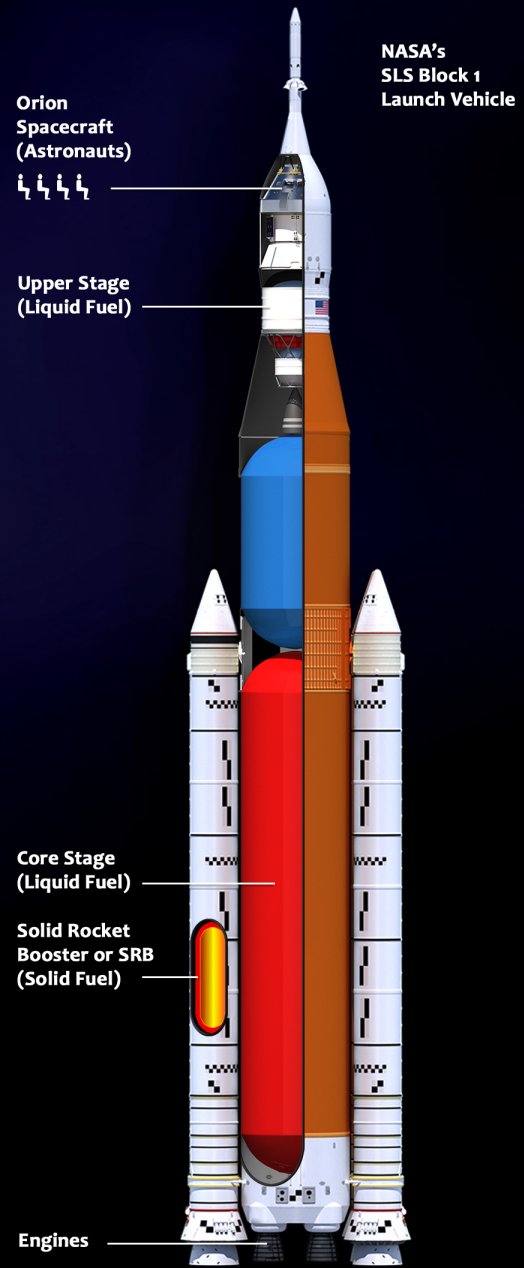

# space launch system

## M E E T T H E R O C K E T

If you wonder how NASA's Space Launch System, or SLS, compares to earlier generations of NASA launch vehicles...

SLS will produce 13% more thrust at launch than the space shuttle and 15% more than the Saturn V during liftoff and ascent.

SLS will launch even more to the Moon than the space shuttle could send to low-Earth orbit.

@NASA\_SLS #NASASLS

NASA's Space Launch System will take astronauts and science experiments farther into space than ever before.