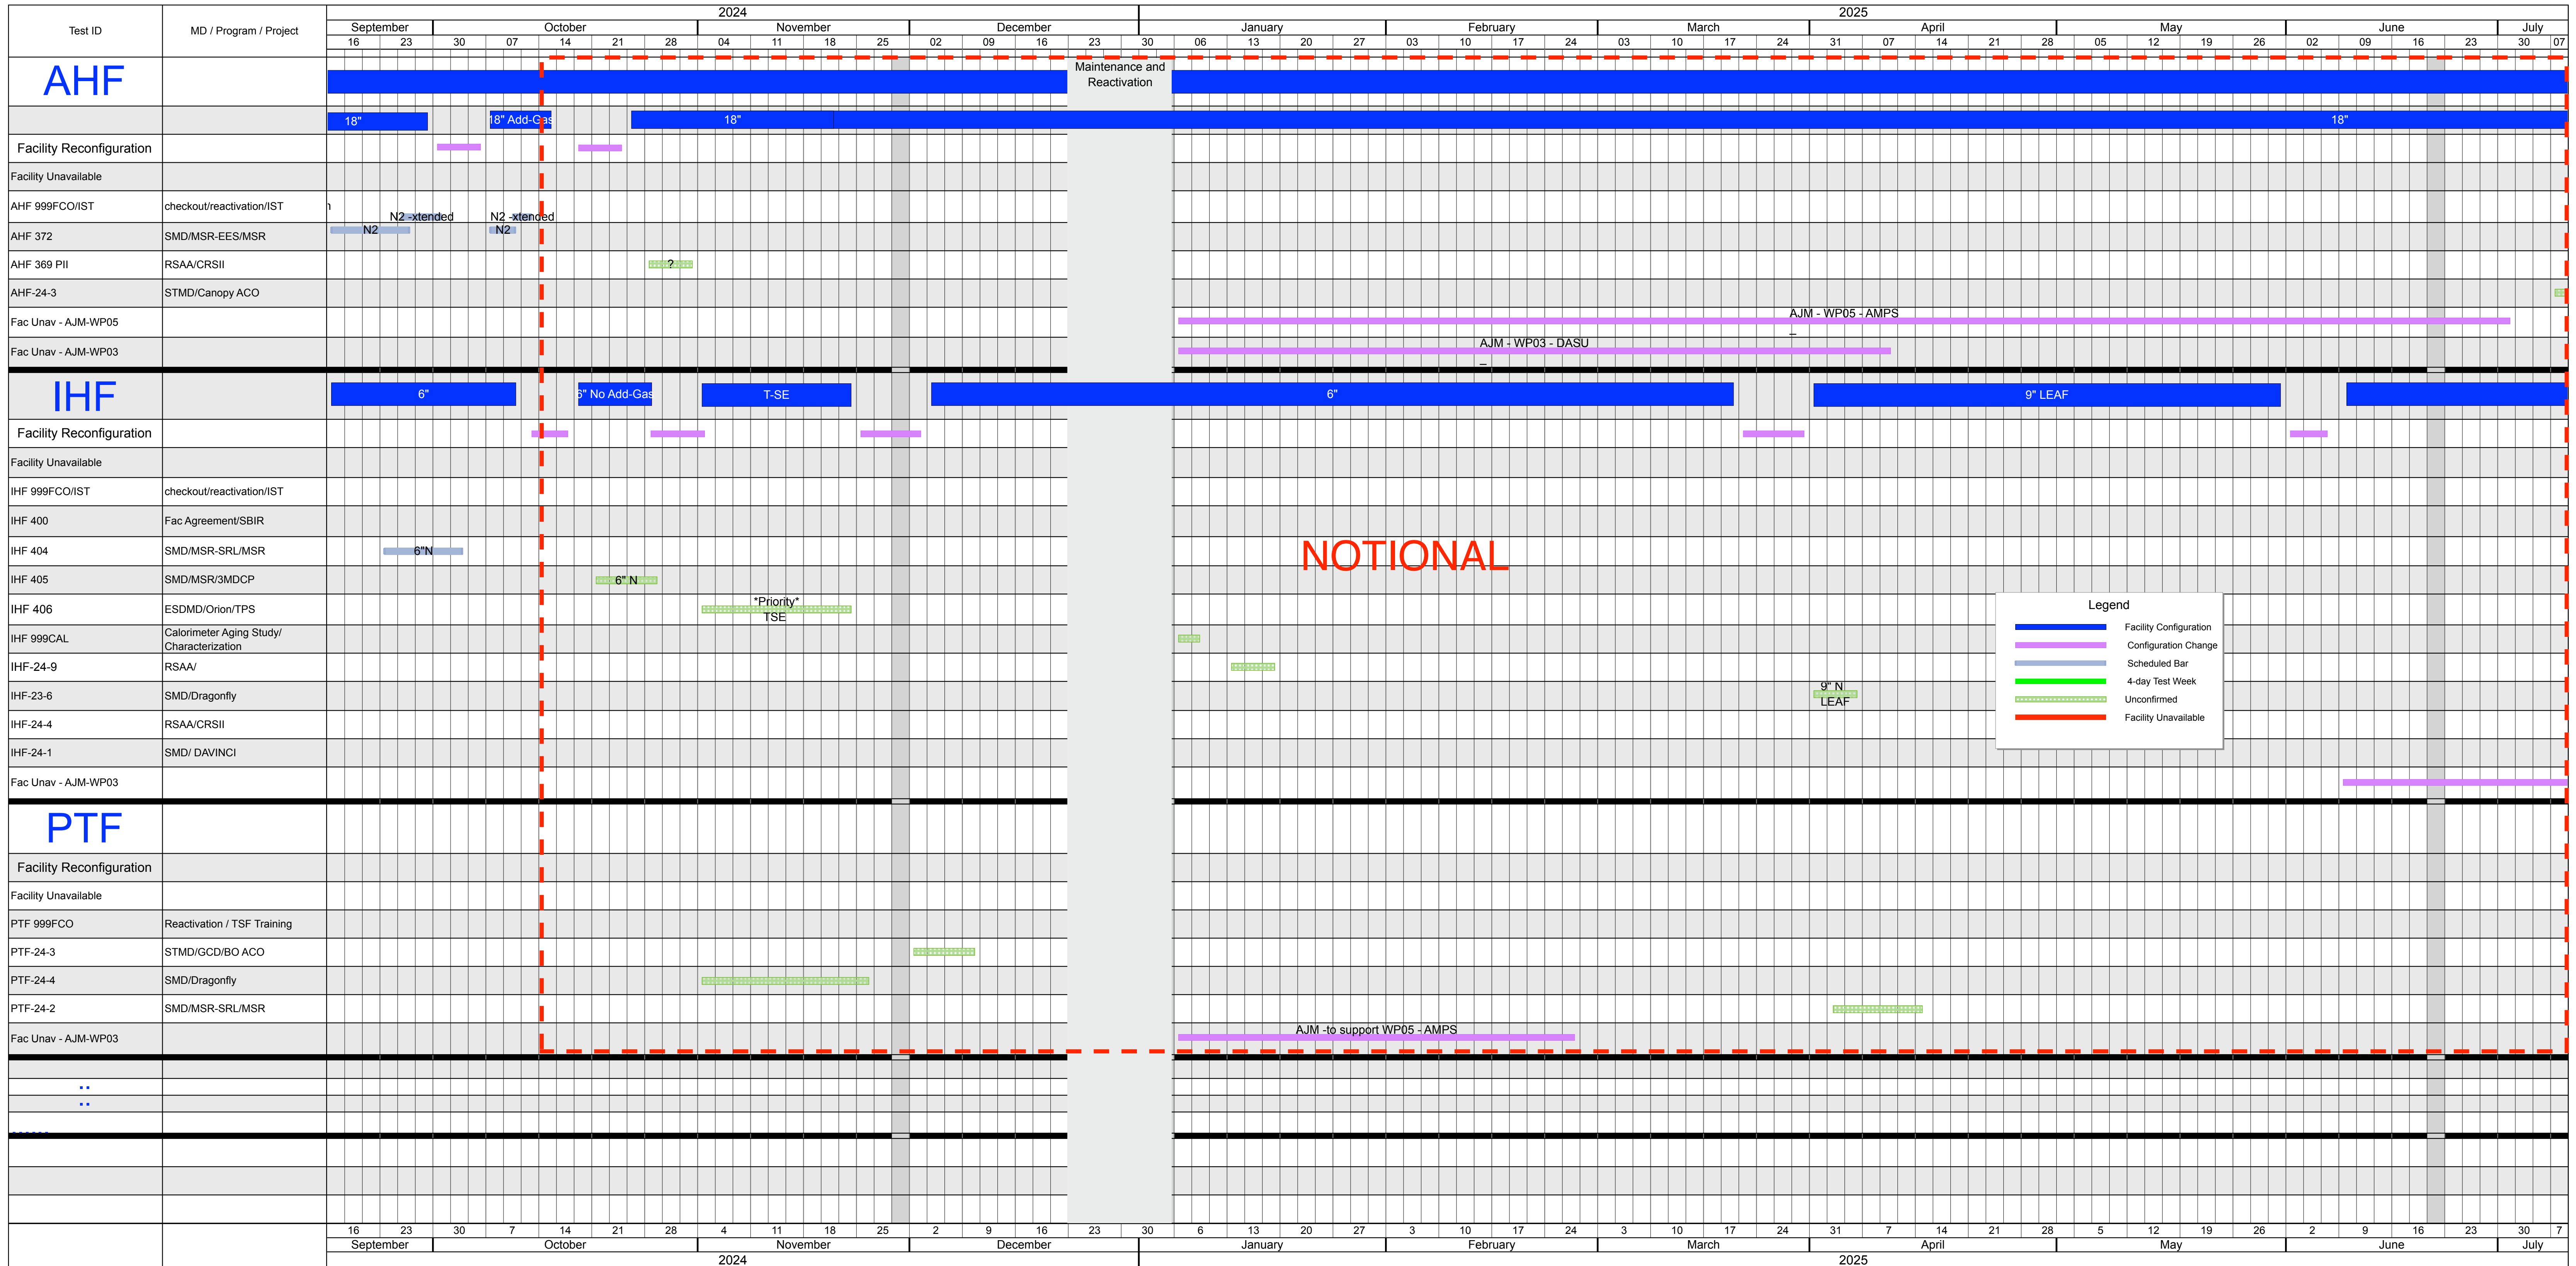

Please note: Testing operations are conducted Tuesday – Thursday. Alternative schedules must be negotiated in advance with the Thermophysics Facilities Branch

NOTIONAL

Legend

- Facility Configuration
- Configuration Change
- Scheduled Bar
- 4-day Test Week
- Unconfirmed
- Facility Unavailable