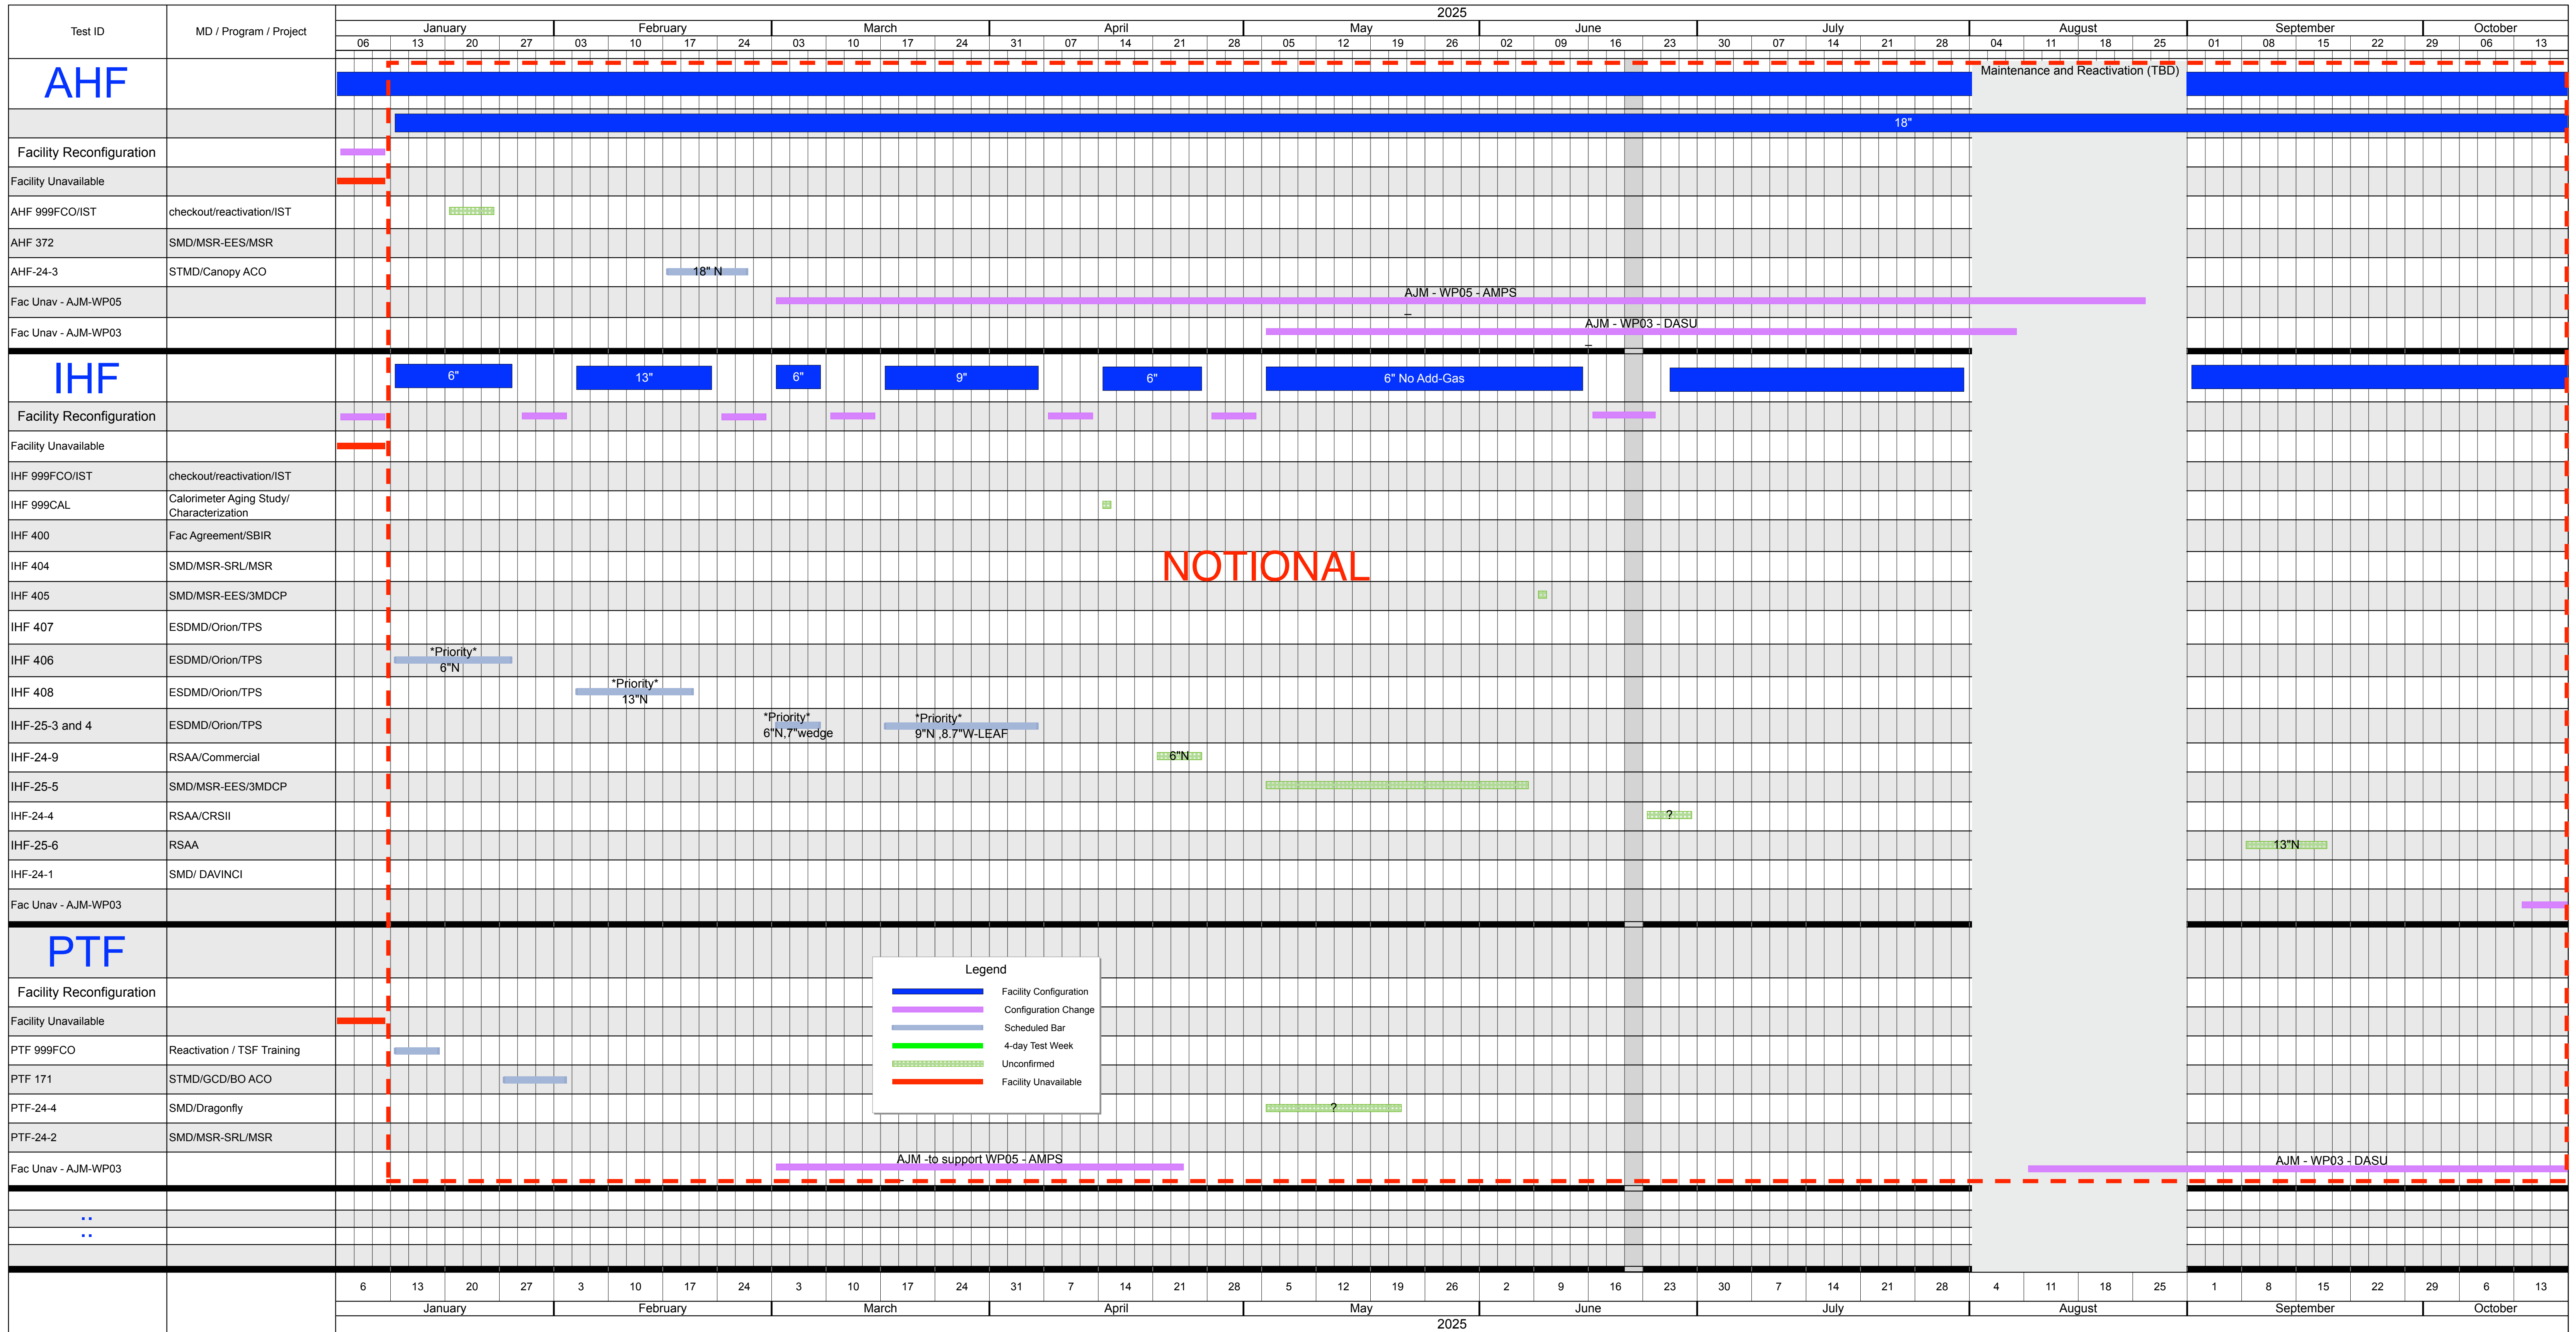

Please note: Testing operations are conducted Tuesday – Thursday. Alternative schedules must be negotiated in advance with the Thermophysics Facilities Branch

Legend

- Facility Configuration
- Configuration Change
- Scheduled Bar
- 4-day Test Week
- Unconfirmed
- Facility Unavailable